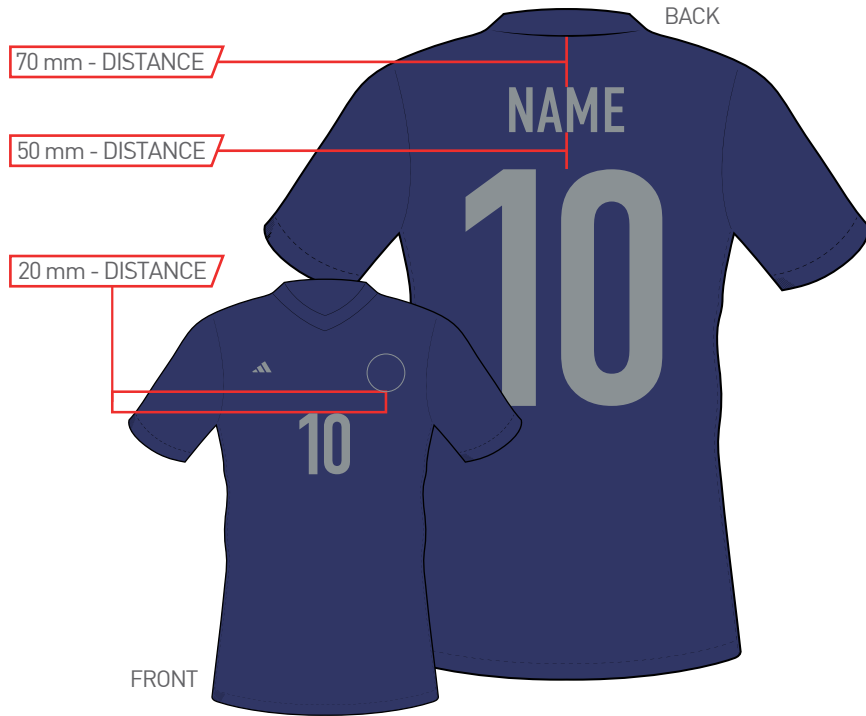

FABRIC COLOUR

JERSEY		WHITE & CLEAR BLUE
SHORT (CCN 1)		BLACK

COLOURWAY

NAME	BLACK
BACK NUMBER	BLACK
FRONT NUMBER	BLACK
SHORT NUMBER (CCN 1)	WHITE

CCN 2

FABRIC COLOUR	WHITE
COLOURWAY	BLACK

SIZE SPLIT	NAME		BACK NUMBER	FRONT NUMBER	SHORT NUMBER
	Height	max. Width	Height	Height	Height
ADULTS (S - XXXL)	50 mm	300 mm	255 mm	105 mm	105 mm
KIDS (128 - 176)	50 mm	240 mm	165 mm	105 mm	105 mm
MINIKIT (92 - 110+16)	50 mm	180 mm	105 mm	80 mm	80 mm
BABYKIT (68 - 86)	50 mm	150 mm	105 mm	80 mm	80 mm

- HOME
- AWAY**
- GK1
- GK2
- GK3
- GK4
- GK5
- GK6
- GK7

**!** DESIGNS ARE FOR ILLUSTRATION ONLY!

APPLICATION CONDITIONS

TEMPERATURE 130 - 140°C	TIME 13 - 15 sec.
PRESSURE 4 - 5 bar	RELEASE cold

FABRIC COLOUR

JERSEY	LEGACY INDIGO
SHORT (CCN 1)	WHITE

COLOURWAY

NAME	SILVER 2022
BACK NUMBER	SILVER 2022
FRONT NUMBER	SILVER 2022
SHORT NUMBER (CCN 1)	SILVER 2022

CCN 2

	FABRIC COLOUR WHITE
	COLOURWAY LEGACY INDIGO

SIZE SPLIT	NAME		BACK NUMBER	FRONT NUMBER	SHORT NUMBER
	Height	max. Width	Height	Height	Height
ADULTS (S - XXXL)	50 mm	300 mm	255 mm	105 mm	105 mm
KIDS (128 - 176)	50 mm	240 mm	165 mm	105 mm	105 mm
MINIKIT (92 - 110+16)	50 mm	180 mm	105 mm	80 mm	80 mm
BABYKIT (68 - 86)	50 mm	150 mm	105 mm	80 mm	80 mm