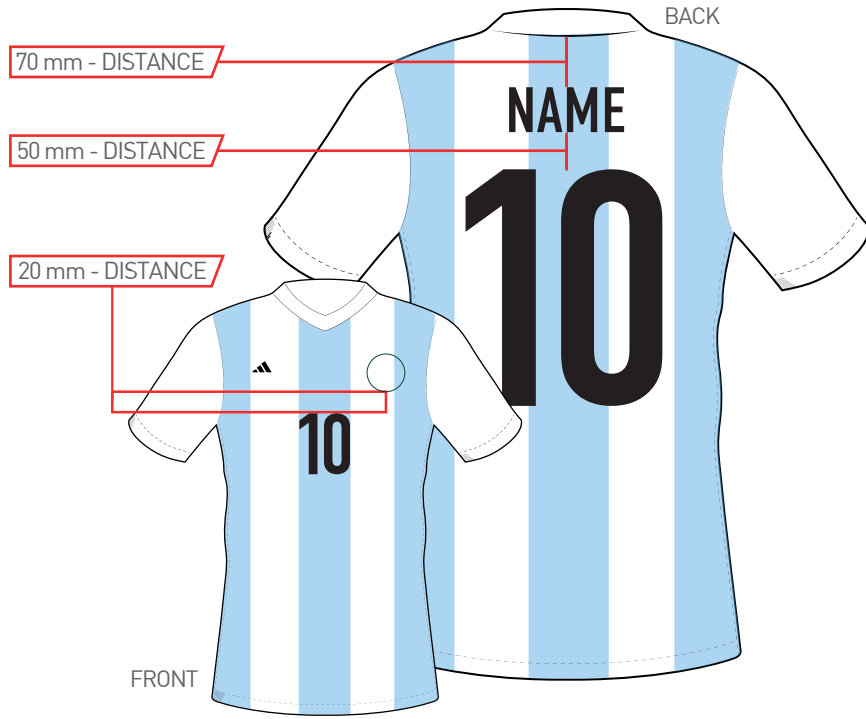

## **FEDERATION NAME & NUMBERING 2022**

AFA - ARGENTINA MEN

HOME AWAY GK1 GK2 GK3 GK4 GK5 GK6 GK7

! DESIGNS ARE FOR ILLUSTRATION ONLY!

APPLICATION CONDITIONS

TEMPERATURE 130 - 140°C	TIME 13 - 15 sec.
PRESSURE 4 - 5 bar	RELEASE cold

FABRIC COLOUR

JERSEY		WHITE & CLEAR BLUE
SHORT (CCN 1)		BLACK

COLOURWAY

NAME	BLACK
BACK NUMBER	BLACK
FRONT NUMBER	BLACK
SHORT NUMBER (CCN 1)	WHITE

CCN 2

FABRIC COLOUR	WHITE
COLOURWAY	BLACK

SIZE SPLIT	NAME		BACK NUMBER	FRONT NUMBER	SHORT NUMBER
	Height	max. Width	Height	Height	Height
ADULTS (S - XXXL)	50 mm	300 mm	255 mm	105 mm	105 mm
KIDS (128 - 176)	50 mm	240 mm	165 mm	105 mm	105 mm
MINIKIT (92 - 110+16)	50 mm	180 mm	105 mm	80 mm	80 mm
BABYKIT (68 - 86)	50 mm	150 mm	105 mm	80 mm	80 mm