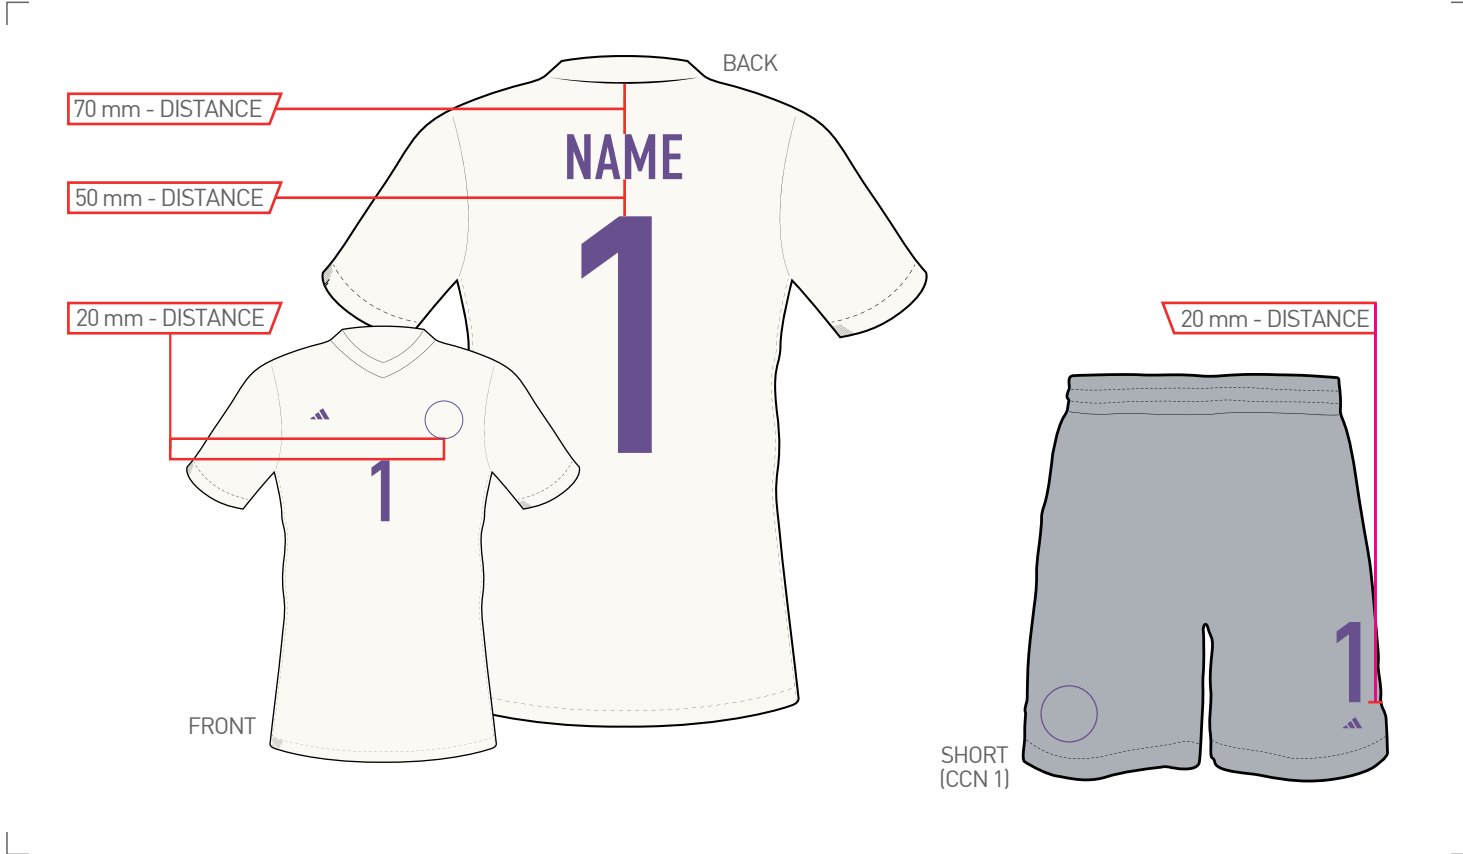

JERSEY	BLUE RUSH
SHORT (CCN 1)	TEAM ROYAL BLUE

COLOURWAY

NAME	WHITE
BACK NUMBER	WHITE
FRONT NUMBER	WHITE
SHORT NUMBER (CCN 1)	WHITE

SIZE SPLIT	NAME		BACK NUMBER	FRONT NUMBER	SHORT NUMBER
	Height	max. Width	Height	Height	Height
ADULTS (S - XXXL)	50 mm	300 mm	255 mm	105 mm	105 mm
KIDS (128 - 176)	50 mm	240 mm	165 mm	105 mm	105 mm
MINIKIT (92 - 110+16)	50 mm	180 mm	105 mm	80 mm	80 mm
BABYKIT (68 - 86)	50 mm	150 mm	105 mm	80 mm	80 mm

- HOME
- AWAY
- GK1
- GK2
- GK3
- GK4
- GK5
- GK6
- GK7

**!** DESIGNS ARE FOR ILLUSTRATION ONLY!

**APPLICATION CONDITIONS**

TEMPERATURE 130 - 140°C	TIME 13 - 15 sec.
PRESSURE 4 - 5 bar	RELEASE cold

**FABRIC COLOUR**

JERSEY	CORE WHITE
SHORT (CCN 1)	TEAM LIGHT GREY

**COLOURWAY**

NAME	ACTIVE PURPLE 2022
BACK NUMBER	ACTIVE PURPLE 2022
FRONT NUMBER	ACTIVE PURPLE 2022
SHORT NUMBER (CCN 1)	ACTIVE PURPLE 2022

SIZE SPLIT	NAME		BACK NUMBER	FRONT NUMBER	SHORT NUMBER
	Height	max. Width	Height	Height	Height
ADULTS (S - XXXL)	50 mm	300 mm	255 mm	105 mm	105 mm
KIDS (128 - 176)	50 mm	240 mm	165 mm	105 mm	105 mm
MINIKIT (92 - 110+16)	50 mm	180 mm	105 mm	80 mm	80 mm
BABYKIT (68 - 86)	50 mm	150 mm	105 mm	80 mm	80 mm