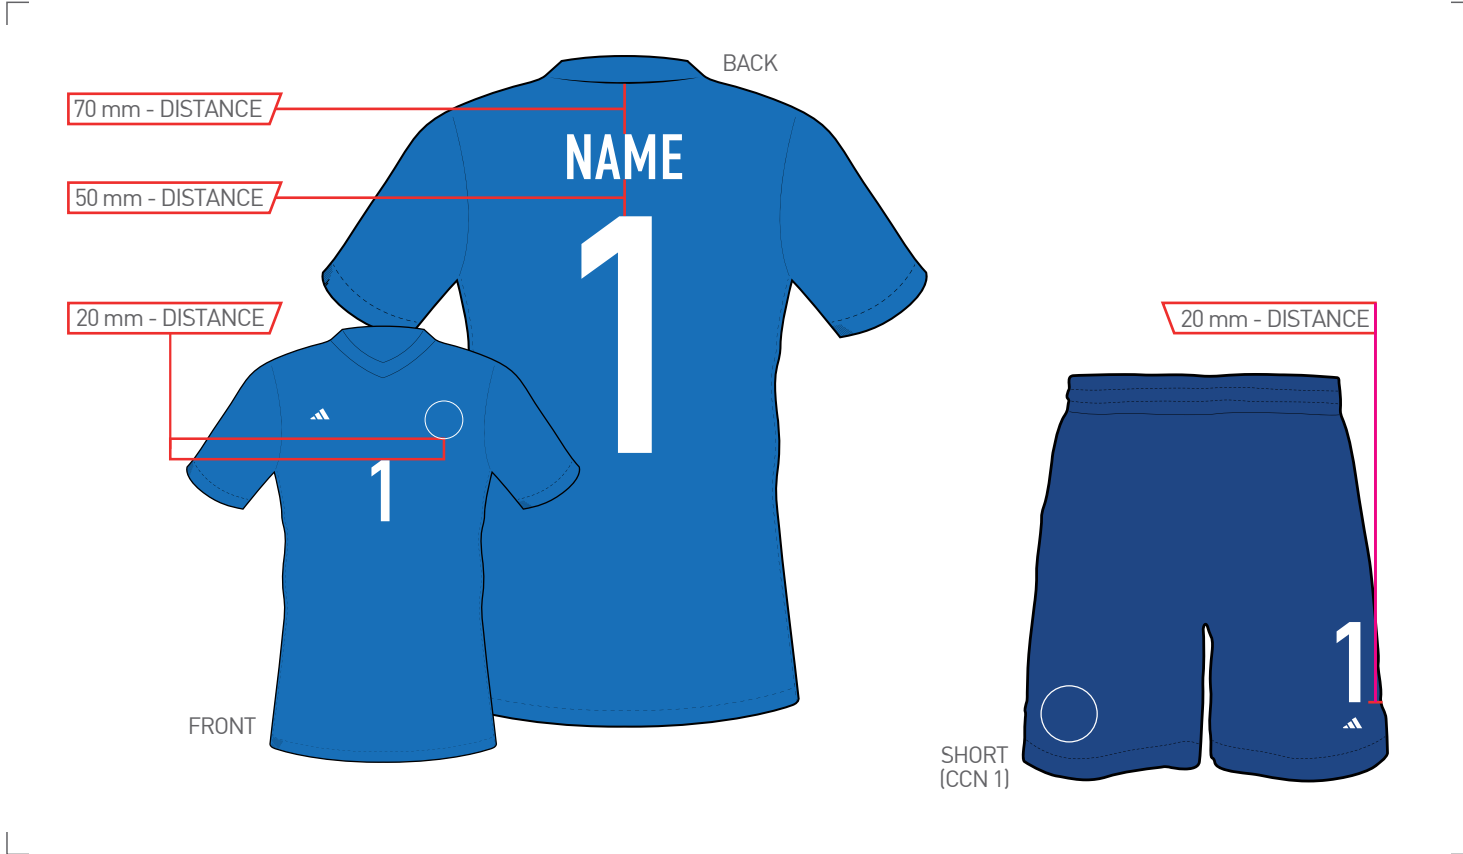

- HOME
- AWAY
- GK1
- GK2**
- GK3
- GK4
- GK5
- GK6
- GK7

**!** DESIGNS ARE FOR ILLUSTRATION ONLY!

APPLICATION CONDITIONS

TEMPERATURE 130 - 140°C	TIME 13 - 15 sec.
PRESSURE 4 - 5 bar	RELEASE cold

FABRIC COLOUR

JERSEY	BLUE RUSH
SHORT (CCN 1)	TEAM ROYAL BLUE

COLOURWAY

NAME	WHITE
BACK NUMBER	WHITE
FRONT NUMBER	WHITE
SHORT NUMBER (CCN 1)	WHITE

SIZE SPLIT	NAME		BACK NUMBER	FRONT NUMBER	SHORT NUMBER
	Height	max. Width	Height	Height	Height
ADULTS (S - XXXL)	50 mm	300 mm	255 mm	105 mm	105 mm
KIDS (128 - 176)	50 mm	240 mm	165 mm	105 mm	105 mm
MINIKIT (92 - 110+16)	50 mm	180 mm	105 mm	80 mm	80 mm
BABYKIT (68 - 86)	50 mm	150 mm	105 mm	80 mm	80 mm