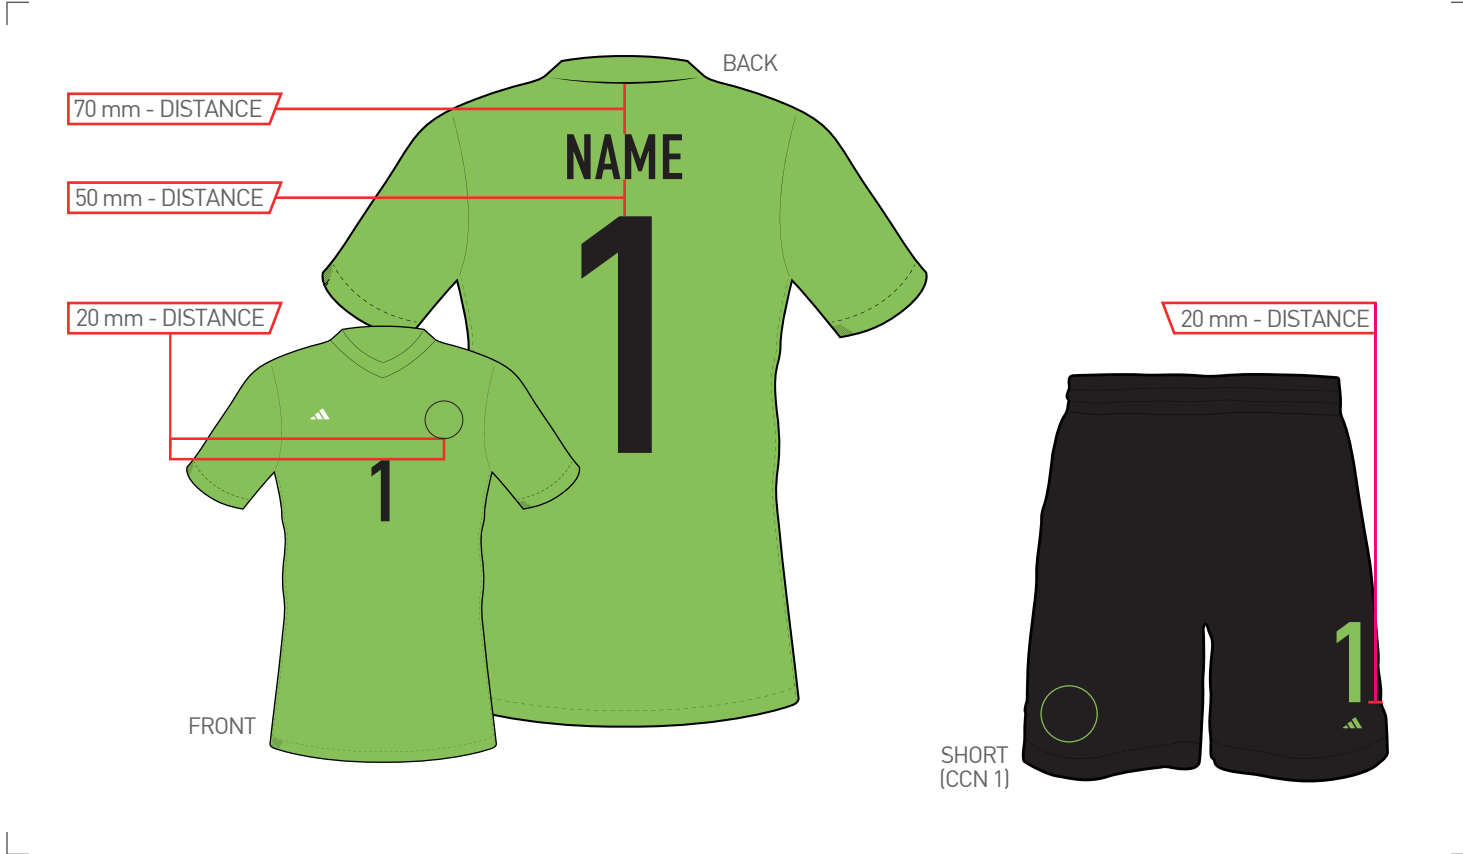

FABRIC COLOUR

JERSEY		WHITE & CLEAR BLUE
SHORT (CCN 1)		BLACK

COLOURWAY

NAME	BLACK
BACK NUMBER	BLACK
FRONT NUMBER	BLACK
SHORT NUMBER (CCN 1)	WHITE

CCN 2

FABRIC COLOUR	WHITE
COLOURWAY	BLACK

SIZE SPLIT	NAME		BACK NUMBER	FRONT NUMBER	SHORT NUMBER
	Height	max. Width	Height	Height	Height
ADULTS (S - XXXL)	50 mm	300 mm	255 mm	105 mm	105 mm
KIDS (128 - 176)	50 mm	240 mm	165 mm	105 mm	105 mm
MINIKIT (92 - 110+16)	50 mm	180 mm	105 mm	80 mm	80 mm
BABYKIT (68 - 86)	50 mm	150 mm	105 mm	80 mm	80 mm

JERSEY	LEGACY INDIGO
SHORT (CCN 1)	WHITE

COLOURWAY

NAME	SILVER 2022
BACK NUMBER	SILVER 2022
FRONT NUMBER	SILVER 2022
SHORT NUMBER (CCN 1)	SILVER 2022

CCN 2

	FABRIC COLOUR WHITE
	COLOURWAY LEGACY INDIGO

SIZE SPLIT	NAME		BACK NUMBER	FRONT NUMBER	SHORT NUMBER
	Height	max. Width	Height	Height	Height
ADULTS (S - XXXL)	50 mm	300 mm	255 mm	105 mm	105 mm
KIDS (128 - 176)	50 mm	240 mm	165 mm	105 mm	105 mm
MINIKIT (92 - 110+16)	50 mm	180 mm	105 mm	80 mm	80 mm
BABYKIT (68 - 86)	50 mm	150 mm	105 mm	80 mm	80 mm

- HOME
- AWAY
- GK1
- GK2
- GK3
- GK4
- GK5
- GK6
- GK7

**!** DESIGNS ARE FOR ILLUSTRATION ONLY!

APPLICATION CONDITIONS

TEMPERATURE 130 - 140°C	TIME 13 - 15 sec.
PRESSURE 4 - 5 bar	RELEASE cold

FABRIC COLOUR

JERSEY	TEAM SEMI SOLAR GREEN
SHORT (CCN 1)	BLACK

COLOURWAY

NAME	BLACK
BACK NUMBER	BLACK
FRONT NUMBER	BLACK
SHORT NUMBER (CCN 1)	TEAM SEMI SOLAR GREEN 2022

SIZE SPLIT	NAME		BACK NUMBER	FRONT NUMBER	SHORT NUMBER
	Height	max. Width	Height	Height	Height
ADULTS (S - XXXL)	50 mm	300 mm	255 mm	105 mm	105 mm
KIDS (128 - 176)	50 mm	240 mm	165 mm	105 mm	105 mm
MINIKIT (92 - 110+16)	50 mm	180 mm	105 mm	80 mm	80 mm
BABYKIT (68 - 86)	50 mm	150 mm	105 mm	80 mm	80 mm