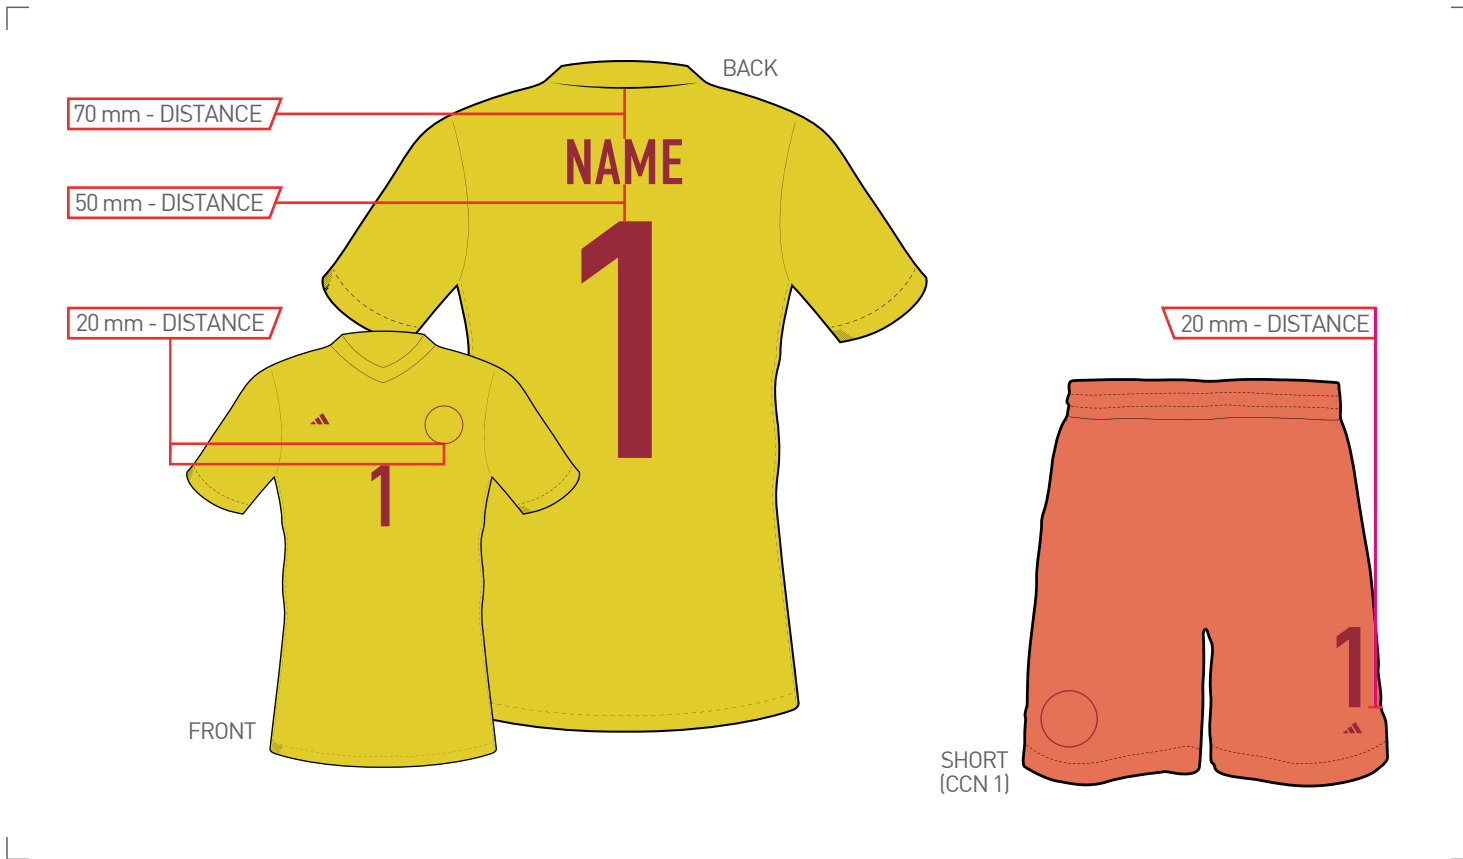

SIZE SPLIT	NAME		BACK NUMBER	FRONT NUMBER	SHORT NUMBER
	Height	max. Width	Height	Height	Height
ADULTS (S - XXXL)	50 mm	300 mm	255 mm	105 mm	105 mm
KIDS (128 - 176)	50 mm	240 mm	165 mm	105 mm	105 mm
MINIKIT (92 - 110+16)	50 mm	180 mm	105 mm	80 mm	80 mm
BABYKIT (68 - 86)	50 mm	150 mm	105 mm	80 mm	80 mm

- HOME
- AWAY
- GK1
- GK2
- GK3
- GK4
- GK5
- GK6
- GK7**

**!** DESIGNS ARE FOR ILLUSTRATION ONLY!

APPLICATION CONDITIONS

TEMPERATURE 130 - 140°C	TIME 13 - 15 sec.
PRESSURE 4 - 5 bar	RELEASE cold

FABRIC COLOUR

JERSEY	TEAM YELLOW
SHORT (CCN 1)	TEAM SOL ORANGE

COLOURWAY

NAME	COLLI RED 2022
BACK NUMBER	COLLI RED 2022
FRONT NUMBER	COLLI RED 2022
SHORT NUMBER (CCN 1)	COLLI RED 2022

SIZE SPLIT	NAME		BACK NUMBER	FRONT NUMBER	SHORT NUMBER
	Height	max. Width	Height	Height	Height
ADULTS (S - XXXL)	50 mm	300 mm	255 mm	105 mm	105 mm
KIDS (128 - 176)	50 mm	240 mm	165 mm	105 mm	105 mm
MINIKIT (92 - 110+16)	50 mm	180 mm	105 mm	80 mm	80 mm
BABYKIT (68 - 86)	50 mm	150 mm	105 mm	80 mm	80 mm