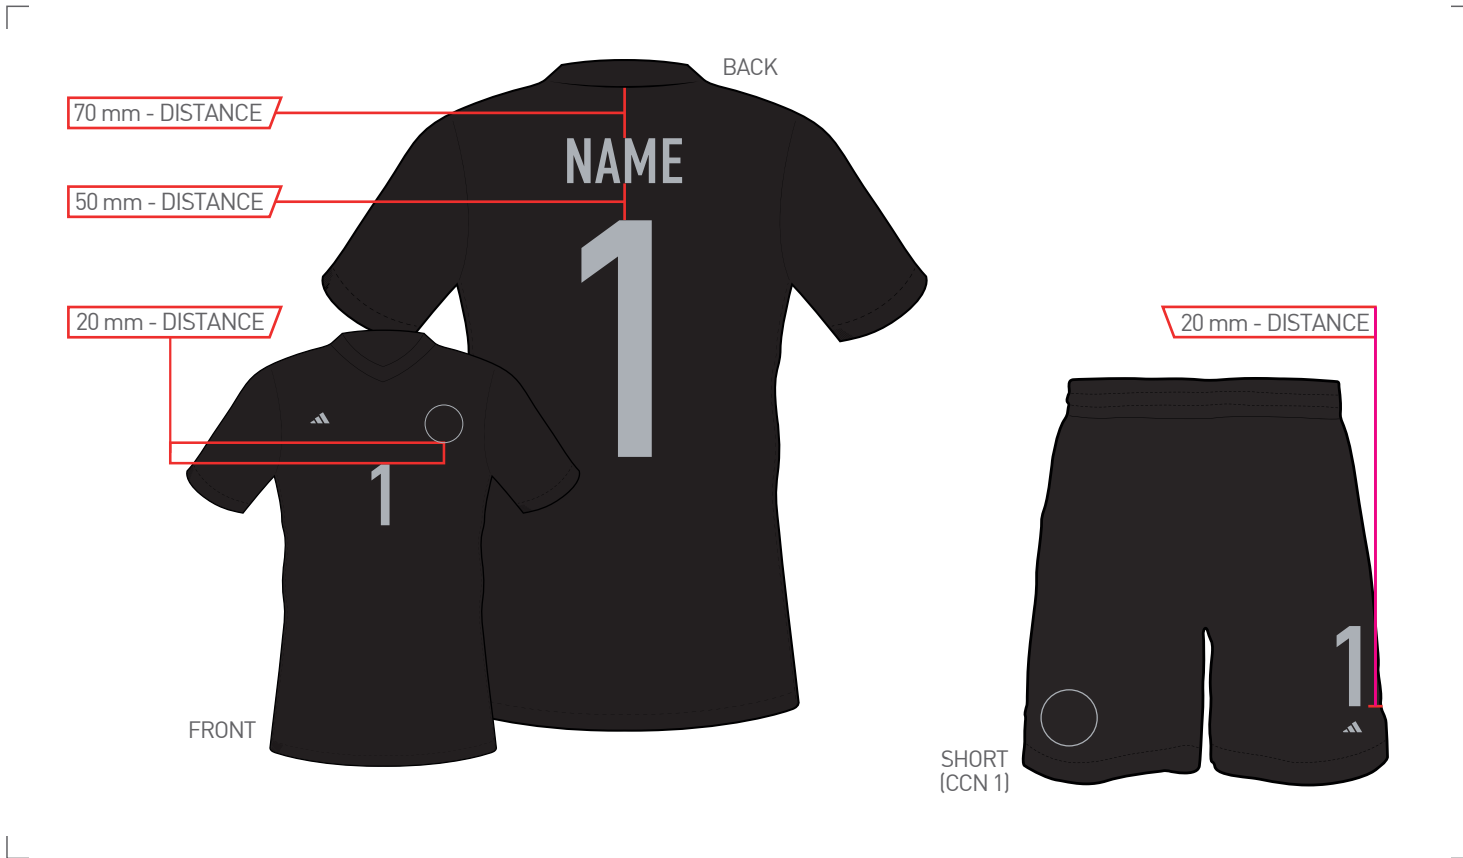

FABRIC COLOUR

JERSEY	RED 013A
SHORT (CCN 1)	WHITE

COLOURWAY

NAME	WHITE
BACK NUMBER	WHITE
FRONT NUMBER	WHITE
SHORT NUMBER (CCN 1)	RED 2022

SIZE SPLIT	NAME		BACK NUMBER	FRONT NUMBER	SHORT NUMBER
	Height	max. Width	Height	Height	Height
ADULTS (S - XXXL)	50 mm	300 mm	255 mm	105 mm	105 mm
KIDS (128 - 176)	50 mm	240 mm	165 mm	105 mm	105 mm
MINIKIT (92 - 110+16)	50 mm	180 mm	105 mm	80 mm	80 mm
BABYKIT (68 - 86)	50 mm	150 mm	105 mm	80 mm	80 mm

COLOURWAY

NAME	RED 2022
BACK NUMBER	RED 2022
FRONT NUMBER	RED 2022
SHORT NUMBER (CCN 1)	WHITE

SIZE SPLIT	NAME		BACK NUMBER	FRONT NUMBER	SHORT NUMBER
	Height	max. Width	Height	Height	Height
ADULTS (S - XXXL)	50 mm	300 mm	255 mm	105 mm	105 mm
KIDS (128 - 176)	50 mm	240 mm	165 mm	105 mm	105 mm
MINIKIT (92 - 110+16)	50 mm	180 mm	105 mm	80 mm	80 mm
BABYKIT (68 - 86)	50 mm	150 mm	105 mm	80 mm	80 mm

- HOME
- AWAY
- GK1**
- GK2
- GK3
- GK4
- GK5
- GK6
- GK7

! DESIGNS ARE FOR ILLUSTRATION ONLY!

APPLICATION CONDITIONS

TEMPERATURE 130 - 140°C	TIME 13 - 15 sec.
PRESSURE 4 - 5 bar	RELEASE cold

FABRIC COLOUR

JERSEY	BLACK
SHORT (CCN 1)	BLACK

COLOURWAY

NAME	LIGHT GREY 2022
BACK NUMBER	LIGHT GREY 2022
FRONT NUMBER	LIGHT GREY 2022
SHORT NUMBER (CCN 1)	LIGHT GREY 2022

SIZE SPLIT	NAME		BACK NUMBER	FRONT NUMBER	SHORT NUMBER
	Height	max. Width	Height	Height	Height
ADULTS (S - XXXL)	50 mm	300 mm	255 mm	105 mm	105 mm
KIDS (128 - 176)	50 mm	240 mm	165 mm	105 mm	105 mm
MINIKIT (92 - 110+16)	50 mm	180 mm	105 mm	80 mm	80 mm
BABYKIT (68 - 86)	50 mm	150 mm	105 mm	80 mm	80 mm