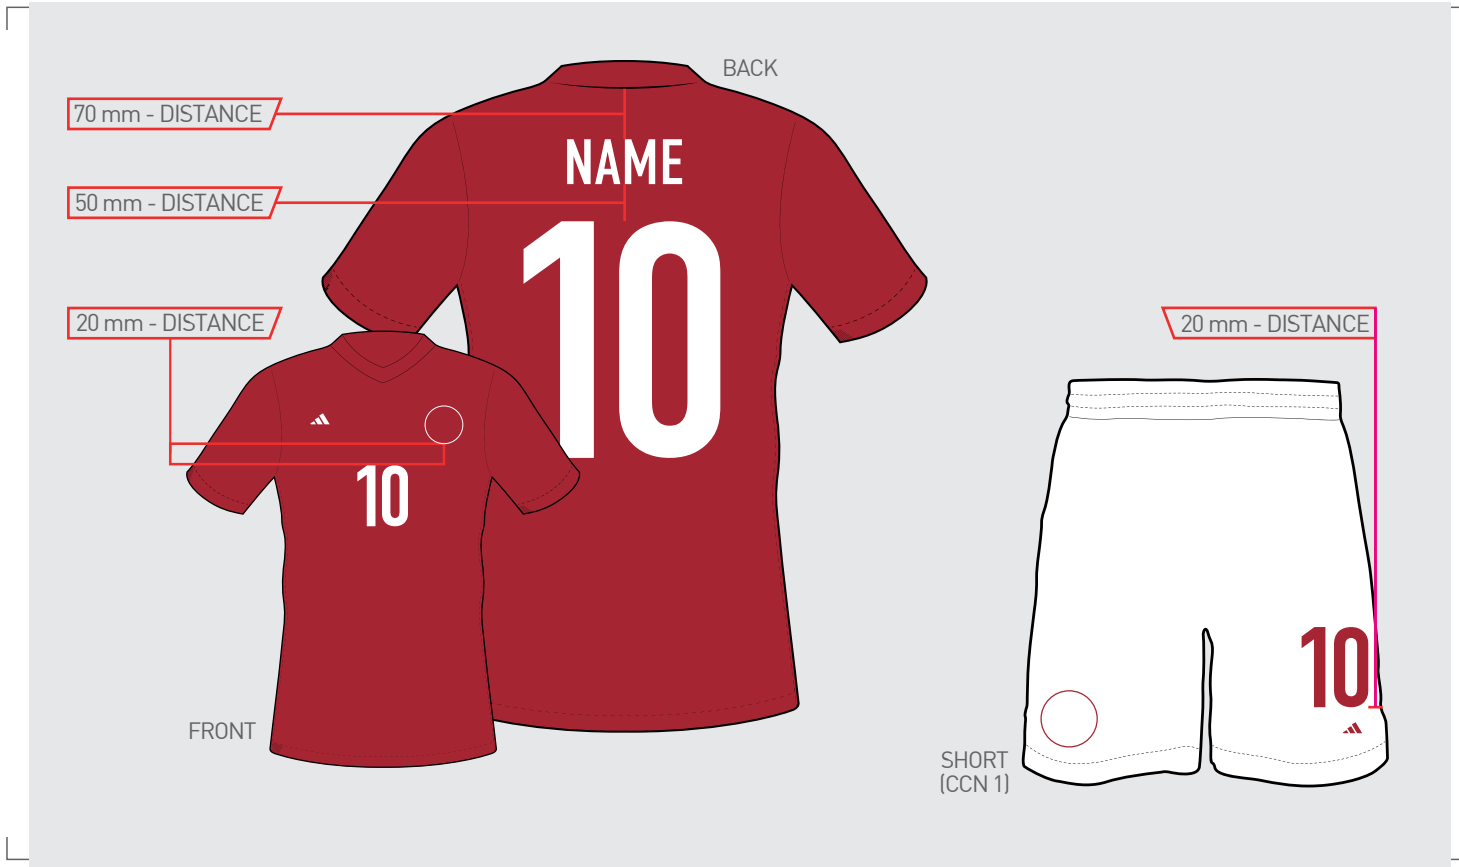

OFFICIAL adidas

FEDERATION NAME & NUMBERING 2022

FAW - WALES MEN

- HOME
- AWAY
- GK1
- GK2
- GK3
- GK4
- GK5
- GK6
- GK7

! DESIGNS ARE FOR ILLUSTRATION ONLY!

APPLICATION CONDITIONS

TEMPERATURE 130 - 140°C	TIME 13 - 15 sec.
PRESSURE 4 - 5 bar	RELEASE cold

FABRIC COLOUR

JERSEY	RED 013A
SHORT (CCN 1)	WHITE

COLOURWAY

NAME	WHITE
BACK NUMBER	WHITE
FRONT NUMBER	WHITE
SHORT NUMBER (CCN 1)	RED 2022

SIZE SPLIT	NAME		BACK NUMBER	FRONT NUMBER	SHORT NUMBER
	Height	max. Width	Height	Height	Height
ADULTS (S - XXXL)	50 mm	300 mm	255 mm	105 mm	105 mm
KIDS (128 - 176)	50 mm	240 mm	165 mm	105 mm	105 mm
MINIKIT (92 - 110+16)	50 mm	180 mm	105 mm	80 mm	80 mm
BABYKIT (68 - 86)	50 mm	150 mm	105 mm	80 mm	80 mm

- HOME
- AWAY
- GK1
- GK2
- GK3
- GK4
- GK5
- GK6
- GK7

! DESIGNS ARE FOR ILLUSTRATION ONLY!

APPLICATION CONDITIONS

TEMPERATURE 130 - 140°C	TIME 13 - 15 sec.
PRESSURE 4 - 5 bar	RELEASE cold

FABRIC COLOUR

JERSEY	WHITE
SHORT (CCN 1)	RED 013A

COLOURWAY

NAME	RED 2022
BACK NUMBER	RED 2022
FRONT NUMBER	RED 2022
SHORT NUMBER (CCN 1)	WHITE

SIZE SPLIT	NAME		BACK NUMBER	FRONT NUMBER	SHORT NUMBER
	Height	max. Width	Height	Height	Height
ADULTS (S - XXXL)	50 mm	300 mm	255 mm	105 mm	105 mm
KIDS (128 - 176)	50 mm	240 mm	165 mm	105 mm	105 mm
MINIKIT (92 - 110+16)	50 mm	180 mm	105 mm	80 mm	80 mm
BABYKIT (68 - 86)	50 mm	150 mm	105 mm	80 mm	80 mm