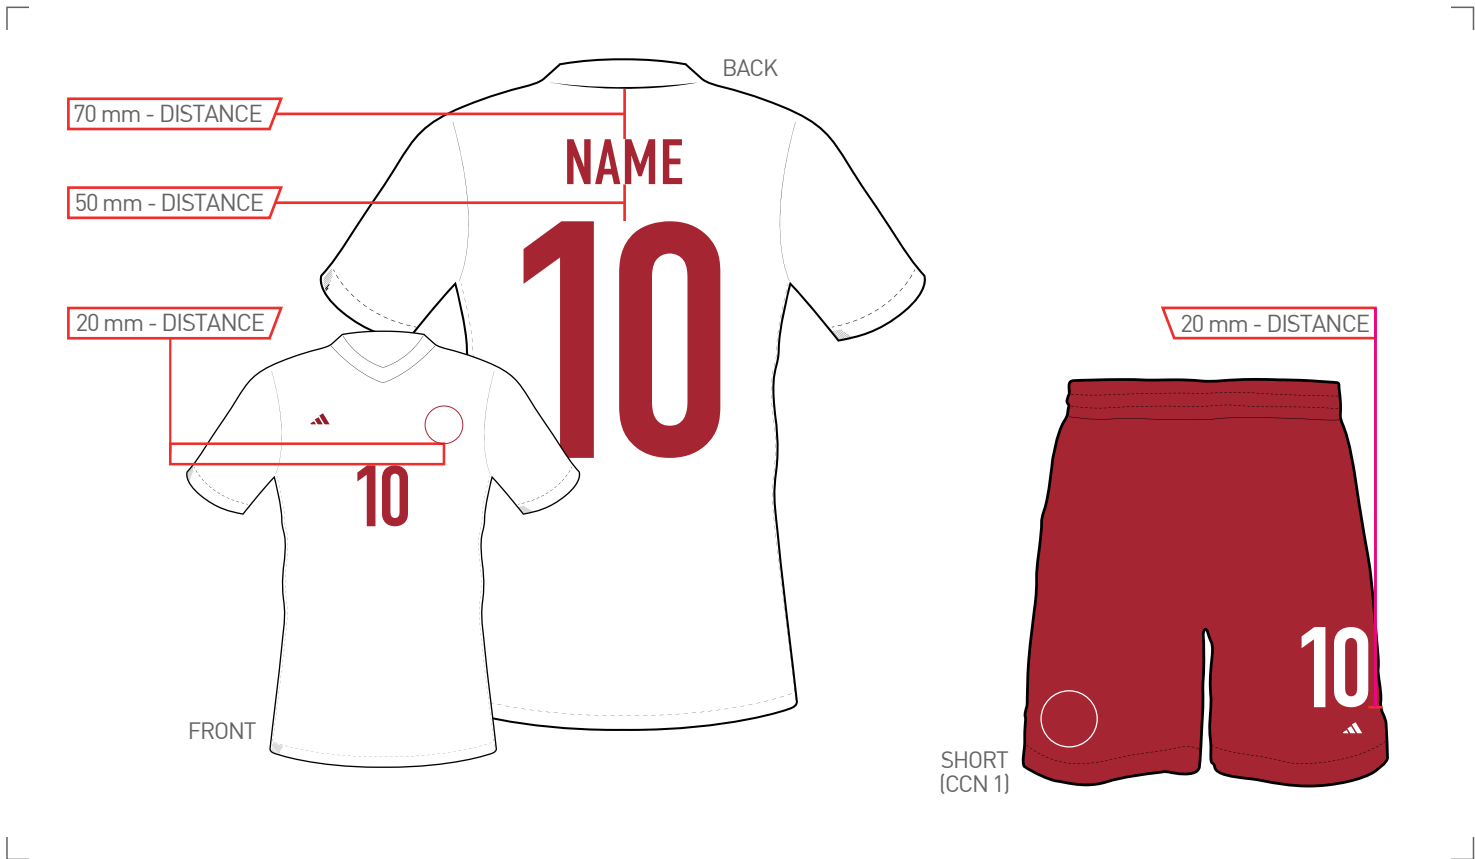

FABRIC COLOUR

JERSEY	RED 013A
SHORT (CCN 1)	WHITE

COLOURWAY

NAME	WHITE
BACK NUMBER	WHITE
FRONT NUMBER	WHITE
SHORT NUMBER (CCN 1)	RED 2022

SIZE SPLIT	NAME		BACK NUMBER	FRONT NUMBER	SHORT NUMBER
	Height	max. Width	Height	Height	Height
ADULTS (S - XXXL)	50 mm	300 mm	255 mm	105 mm	105 mm
KIDS (128 - 176)	50 mm	240 mm	165 mm	105 mm	105 mm
MINIKIT (92 - 110+16)	50 mm	180 mm	105 mm	80 mm	80 mm
BABYKIT (68 - 86)	50 mm	150 mm	105 mm	80 mm	80 mm

- HOME
- AWAY
- GK1
- GK2
- GK3
- GK4
- GK5
- GK6
- GK7

! DESIGNS ARE FOR ILLUSTRATION ONLY!

APPLICATION CONDITIONS

TEMPERATURE 130 - 140°C	TIME 13 - 15 sec.
PRESSURE 4 - 5 bar	RELEASE cold

FABRIC COLOUR

JERSEY	WHITE
SHORT (CCN 1)	RED 013A

COLOURWAY

NAME	RED 2022
BACK NUMBER	RED 2022
FRONT NUMBER	RED 2022
SHORT NUMBER (CCN 1)	WHITE

SIZE SPLIT	NAME		BACK NUMBER	FRONT NUMBER	SHORT NUMBER
	Height	max. Width	Height	Height	Height
ADULTS (S - XXXL)	50 mm	300 mm	255 mm	105 mm	105 mm
KIDS (128 - 176)	50 mm	240 mm	165 mm	105 mm	105 mm
MINIKIT (92 - 110+16)	50 mm	180 mm	105 mm	80 mm	80 mm
BABYKIT (68 - 86)	50 mm	150 mm	105 mm	80 mm	80 mm