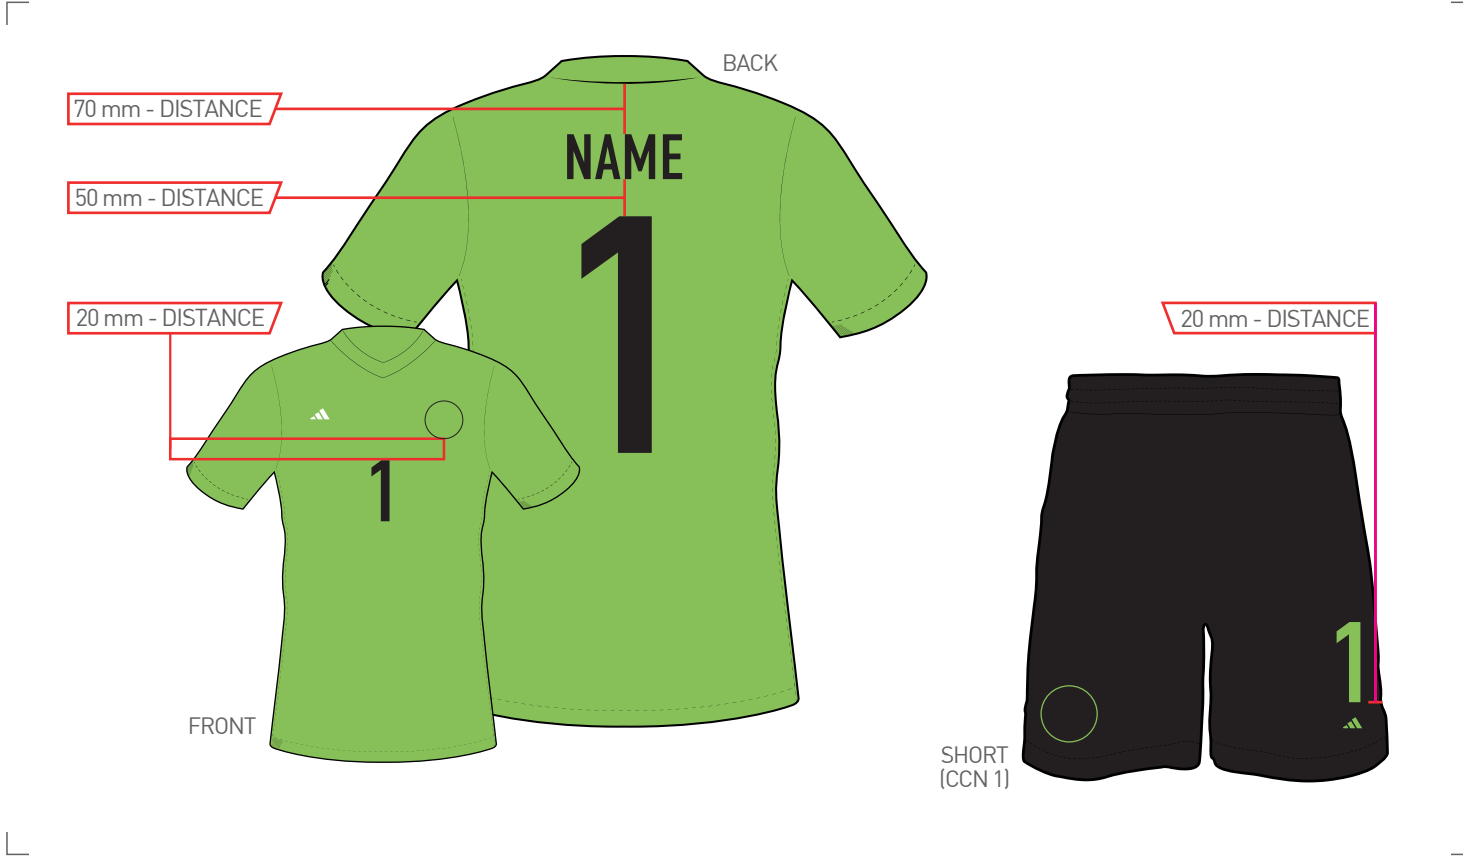

COLOURWAY

NAME	YELLOW 2020
BACK NUMBER	YELLOW 2020
FRONT NUMBER	YELLOW 2020
SHORT NUMBER (CCN 1)	YELLOW 2020

SIZE SPLIT	NAME		BACK NUMBER	FRONT NUMBER	SHORT NUMBER
	Height	max. Width	Height	Height	Height
ADULTS (S - XXXL)	50 mm	300 mm	255 mm	105 mm	105 mm
KIDS (128 - 176)	50 mm	240 mm	165 mm	105 mm	105 mm
MINIKIT (92 - 110+16)	50 mm	180 mm	105 mm	80 mm	80 mm
BABYKIT (68 - 86)	50 mm	150 mm	105 mm	80 mm	80 mm

- HOME
- AWAY
- GK1
- GK2
- GK3
- GK4
- GK5
- GK6
- GK7

! DESIGNS ARE FOR ILLUSTRATION ONLY!

APPLICATION CONDITIONS

TEMPERATURE 130 - 140°C	TIME 13 - 15 sec.
PRESSURE 4 - 5 bar	RELEASE cold

FABRIC COLOUR

JERSEY	TEAM SEMI SOLAR GREEN
SHORT (CCN 1)	BLACK

COLOURWAY

NAME	BLACK
BACK NUMBER	BLACK
FRONT NUMBER	BLACK
SHORT NUMBER (CCN 1)	TEAM SEMI SOLAR GREEN 2022

SIZE SPLIT	NAME		BACK NUMBER	FRONT NUMBER	SHORT NUMBER
	Height	max. Width	Height	Height	Height
ADULTS (S - XXXL)	50 mm	300 mm	255 mm	105 mm	105 mm
KIDS (128 - 176)	50 mm	240 mm	165 mm	105 mm	105 mm
MINIKIT (92 - 110+16)	50 mm	180 mm	105 mm	80 mm	80 mm
BABYKIT (68 - 86)	50 mm	150 mm	105 mm	80 mm	80 mm