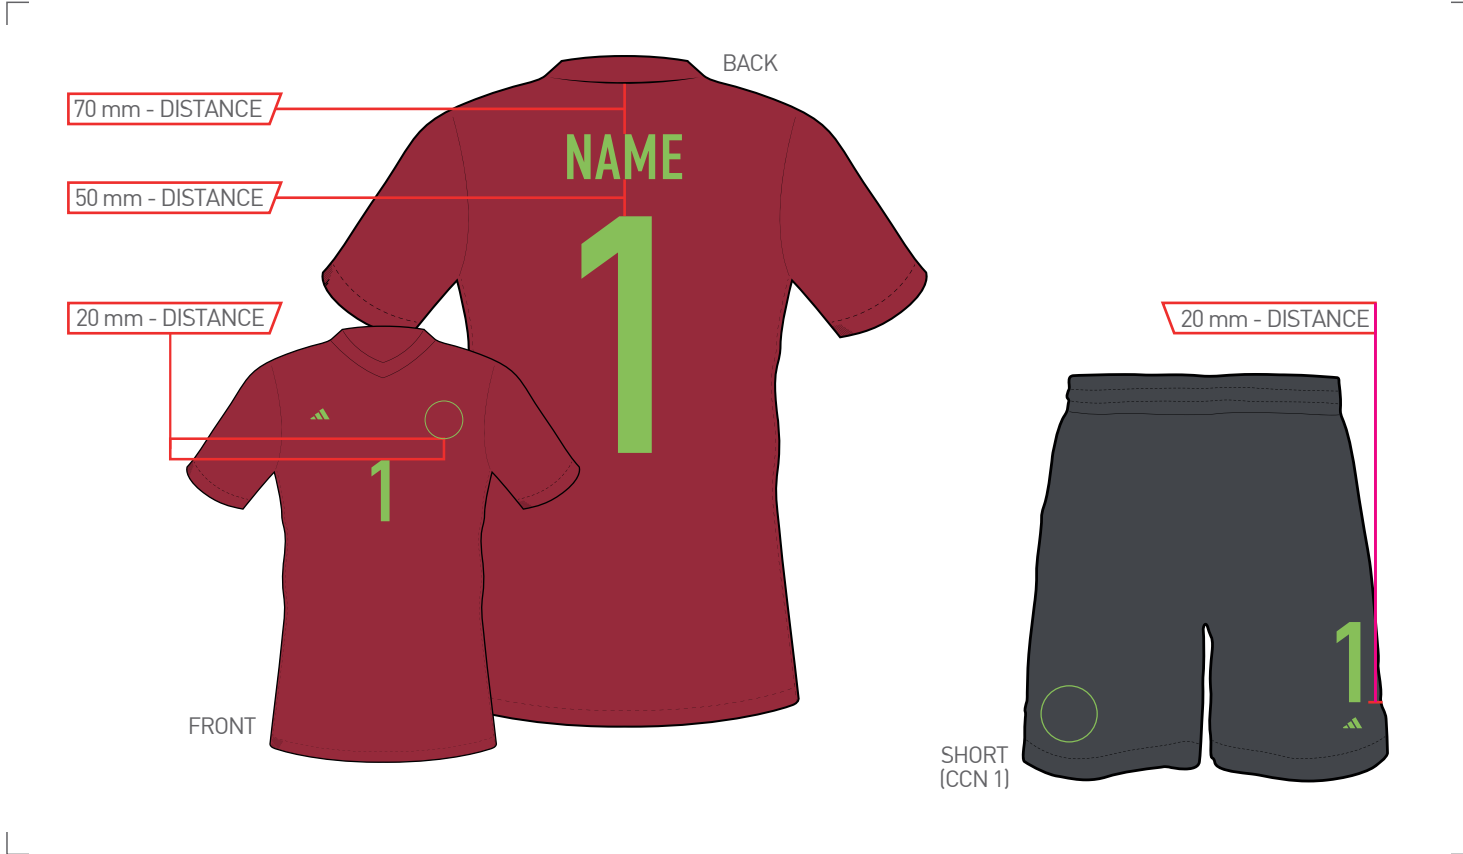

COLOURWAY

NAME	ACTIVE PURPLE 2022
BACK NUMBER	ACTIVE PURPLE 2022
FRONT NUMBER	ACTIVE PURPLE 2022
SHORT NUMBER (CCN 1)	ACTIVE PURPLE 2022

SIZE SPLIT	NAME		BACK NUMBER	FRONT NUMBER	SHORT NUMBER
	Height	max. Width	Height	Height	Height
ADULTS (S - XXXL)	50 mm	300 mm	255 mm	105 mm	105 mm
KIDS (128 - 176)	50 mm	240 mm	165 mm	105 mm	105 mm
MINIKIT (92 - 110+16)	50 mm	180 mm	105 mm	80 mm	80 mm
BABYKIT (68 - 86)	50 mm	150 mm	105 mm	80 mm	80 mm

- HOME
- AWAY
- GK1
- GK2
- GK3
- GK4
- GK5
- GK6
- GK7

! DESIGNS ARE FOR ILLUSTRATION ONLY!

APPLICATION CONDITIONS

TEMPERATURE 130 - 140°C	TIME 13 - 15 sec.
PRESSURE 4 - 5 bar	RELEASE cold

FABRIC COLOUR

JERSEY	TEAM COLLEG RED
SHORT (CCN 1)	TEAM DARK GREY

COLOURWAY

NAME	TEAM SEMI SOLAR GREEN 2022
BACK NUMBER	TEAM SEMI SOLAR GREEN 2022
FRONT NUMBER	TEAM SEMI SOLAR GREEN 2022
SHORT NUMBER (CCN 1)	TEAM SEMI SOLAR GREEN 2022

SIZE SPLIT	NAME		BACK NUMBER	FRONT NUMBER	SHORT NUMBER
	Height	max. Width	Height	Height	Height
ADULTS (S - XXXL)	50 mm	300 mm	255 mm	105 mm	105 mm
KIDS (128 - 176)	50 mm	240 mm	165 mm	105 mm	105 mm
MINIKIT (92 - 110+16)	50 mm	180 mm	105 mm	80 mm	80 mm
BABYKIT (68 - 86)	50 mm	150 mm	105 mm	80 mm	80 mm

COLOURWAY

NAME	YELLOW 2020
BACK NUMBER	YELLOW 2020
FRONT NUMBER	YELLOW 2020
SHORT NUMBER (CCN 1)	YELLOW 2020

SIZE SPLIT	NAME		BACK NUMBER	FRONT NUMBER	SHORT NUMBER
	Height	max. Width	Height	Height	Height
ADULTS (S - XXXL)	50 mm	300 mm	255 mm	105 mm	105 mm
KIDS (128 - 176)	50 mm	240 mm	165 mm	105 mm	105 mm
MINIKIT (92 - 110+16)	50 mm	180 mm	105 mm	80 mm	80 mm
BABYKIT (68 - 86)	50 mm	150 mm	105 mm	80 mm	80 mm