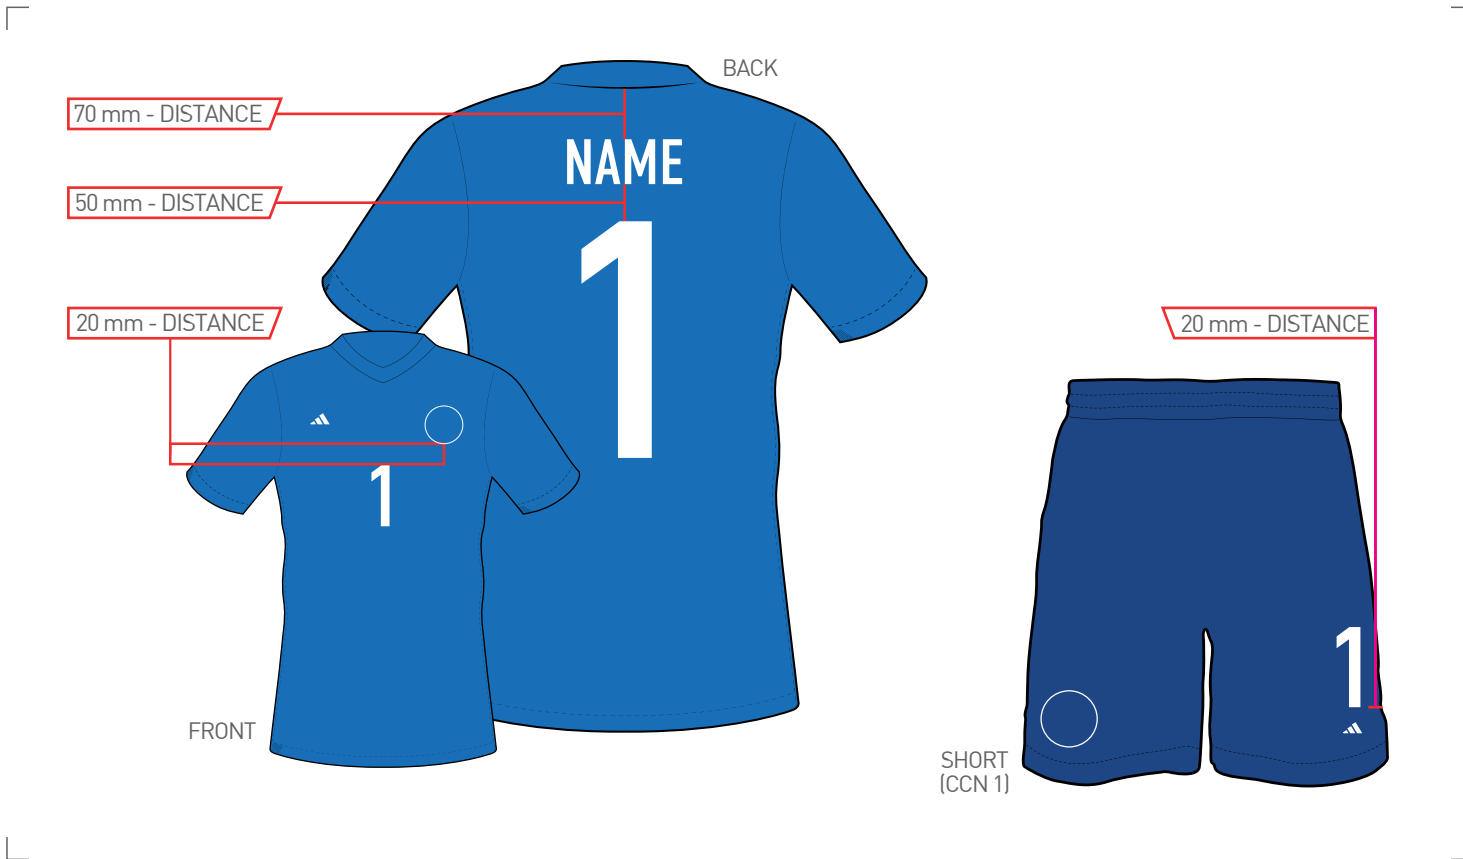

JERSEY	BLACK
SHORT (CCN 1)	BLACK

COLOURWAY

NAME	LIGHT GREY 2022
BACK NUMBER	LIGHT GREY 2022
FRONT NUMBER	LIGHT GREY 2022
SHORT NUMBER (CCN 1)	LIGHT GREY 2022

SIZE SPLIT	NAME		BACK NUMBER	FRONT NUMBER	SHORT NUMBER
	Height	max. Width	Height	Height	Height
ADULTS (S - XXXL)	50 mm	300 mm	255 mm	105 mm	105 mm
KIDS (128 - 176)	50 mm	240 mm	165 mm	105 mm	105 mm
MINIKIT (92 - 110+16)	50 mm	180 mm	105 mm	80 mm	80 mm
BABYKIT (68 - 86)	50 mm	150 mm	105 mm	80 mm	80 mm

- HOME
- AWAY
- GK1
- GK2
- GK3
- GK4
- GK5
- GK6
- GK7

! DESIGNS ARE FOR ILLUSTRATION ONLY!

APPLICATION CONDITIONS

TEMPERATURE 130 - 140°C	TIME 13 - 15 sec.
PRESSURE 4 - 5 bar	RELEASE cold

FABRIC COLOUR

JERSEY	BLUE RUSH
SHORT (CCN 1)	TEAM ROYAL BLUE

COLOURWAY

NAME	WHITE
BACK NUMBER	WHITE
FRONT NUMBER	WHITE
SHORT NUMBER (CCN 1)	WHITE

SIZE SPLIT	NAME		BACK NUMBER	FRONT NUMBER	SHORT NUMBER
	Height	max. Width	Height	Height	Height
ADULTS (S - XXXL)	50 mm	300 mm	255 mm	105 mm	105 mm
KIDS (128 - 176)	50 mm	240 mm	165 mm	105 mm	105 mm
MINIKIT (92 - 110+16)	50 mm	180 mm	105 mm	80 mm	80 mm
BABYKIT (68 - 86)	50 mm	150 mm	105 mm	80 mm	80 mm