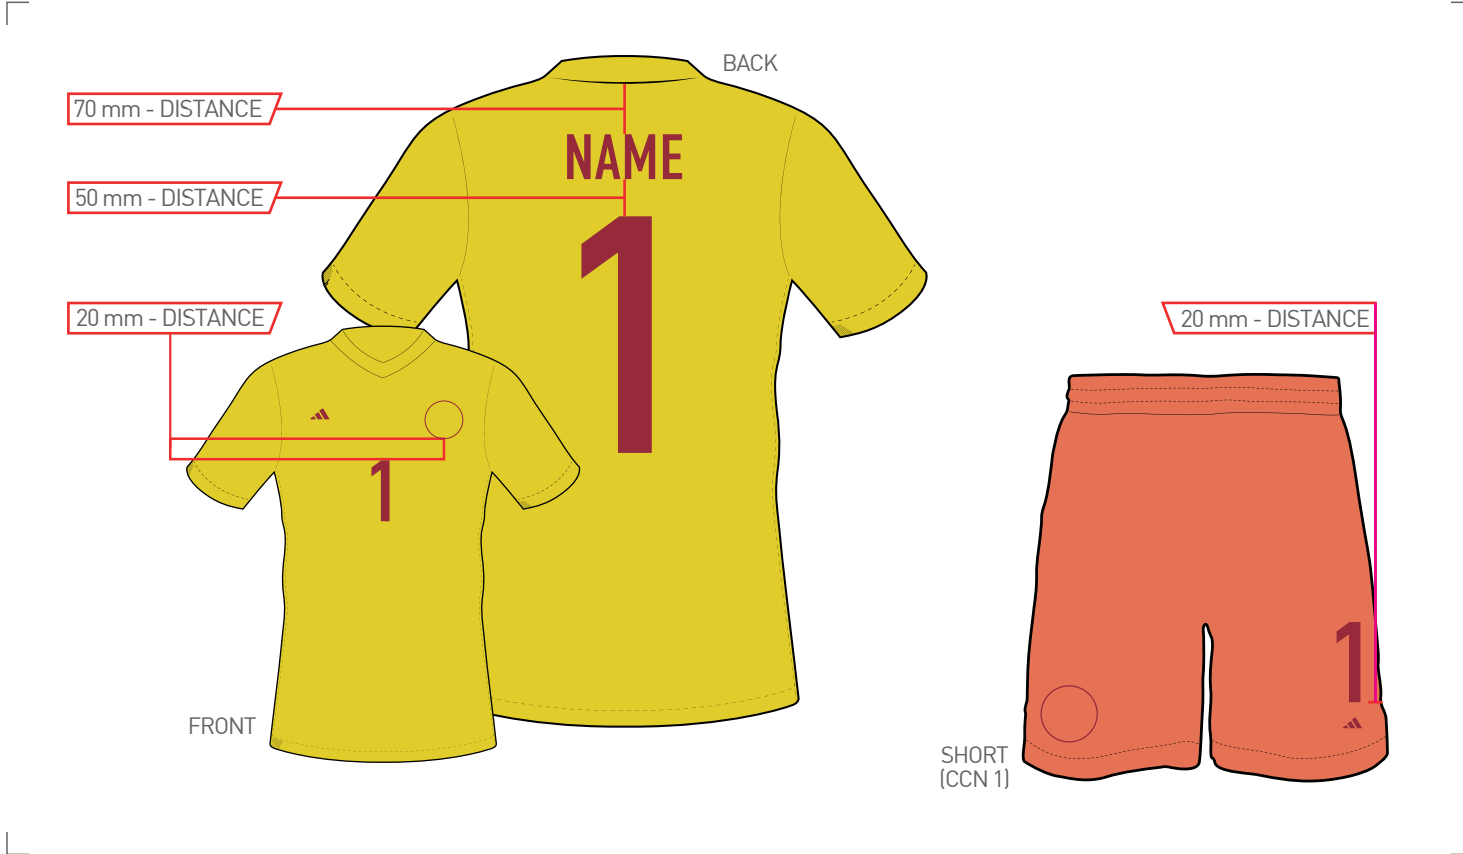

COLOURWAY

NAME	YELLOW 2020
BACK NUMBER	YELLOW 2020
FRONT NUMBER	YELLOW 2020
SHORT NUMBER (CCN 1)	YELLOW 2020

SIZE SPLIT	NAME		BACK NUMBER	FRONT NUMBER	SHORT NUMBER
	Height	max. Width	Height	Height	Height
ADULTS (S - XXXL)	50 mm	300 mm	255 mm	105 mm	105 mm
KIDS (128 - 176)	50 mm	240 mm	165 mm	105 mm	105 mm
MINIKIT (92 - 110+16)	50 mm	180 mm	105 mm	80 mm	80 mm
BABYKIT (68 - 86)	50 mm	150 mm	105 mm	80 mm	80 mm

COLOURWAY

NAME	BLACK
BACK NUMBER	BLACK
FRONT NUMBER	BLACK
SHORT NUMBER (CCN 1)	TEAM SEMI SOLAR GREEN 2022

SIZE SPLIT	NAME		BACK NUMBER	FRONT NUMBER	SHORT NUMBER
	Height	max. Width	Height	Height	Height
ADULTS (S - XXXL)	50 mm	300 mm	255 mm	105 mm	105 mm
KIDS (128 - 176)	50 mm	240 mm	165 mm	105 mm	105 mm
MINIKIT (92 - 110+16)	50 mm	180 mm	105 mm	80 mm	80 mm
BABYKIT (68 - 86)	50 mm	150 mm	105 mm	80 mm	80 mm

- HOME
- AWAY
- GK1
- GK2
- GK3
- GK4
- GK5
- GK6
- GK7

! DESIGNS ARE FOR ILLUSTRATION ONLY!

APPLICATION CONDITIONS

TEMPERATURE 130 - 140°C	TIME 13 - 15 sec.
PRESSURE 4 - 5 bar	RELEASE cold

FABRIC COLOUR

JERSEY	TEAM YELLOW
SHORT (CCN 1)	TEAM SOL ORANGE

COLOURWAY

NAME	COLLI RED 2022
BACK NUMBER	COLLI RED 2022
FRONT NUMBER	COLLI RED 2022
SHORT NUMBER (CCN 1)	COLLI RED 2022

SIZE SPLIT	NAME		BACK NUMBER	FRONT NUMBER	SHORT NUMBER
	Height	max. Width	Height	Height	Height
ADULTS (S - XXXL)	50 mm	300 mm	255 mm	105 mm	105 mm
KIDS (128 - 176)	50 mm	240 mm	165 mm	105 mm	105 mm
MINIKIT (92 - 110+16)	50 mm	180 mm	105 mm	80 mm	80 mm
BABYKIT (68 - 86)	50 mm	150 mm	105 mm	80 mm	80 mm