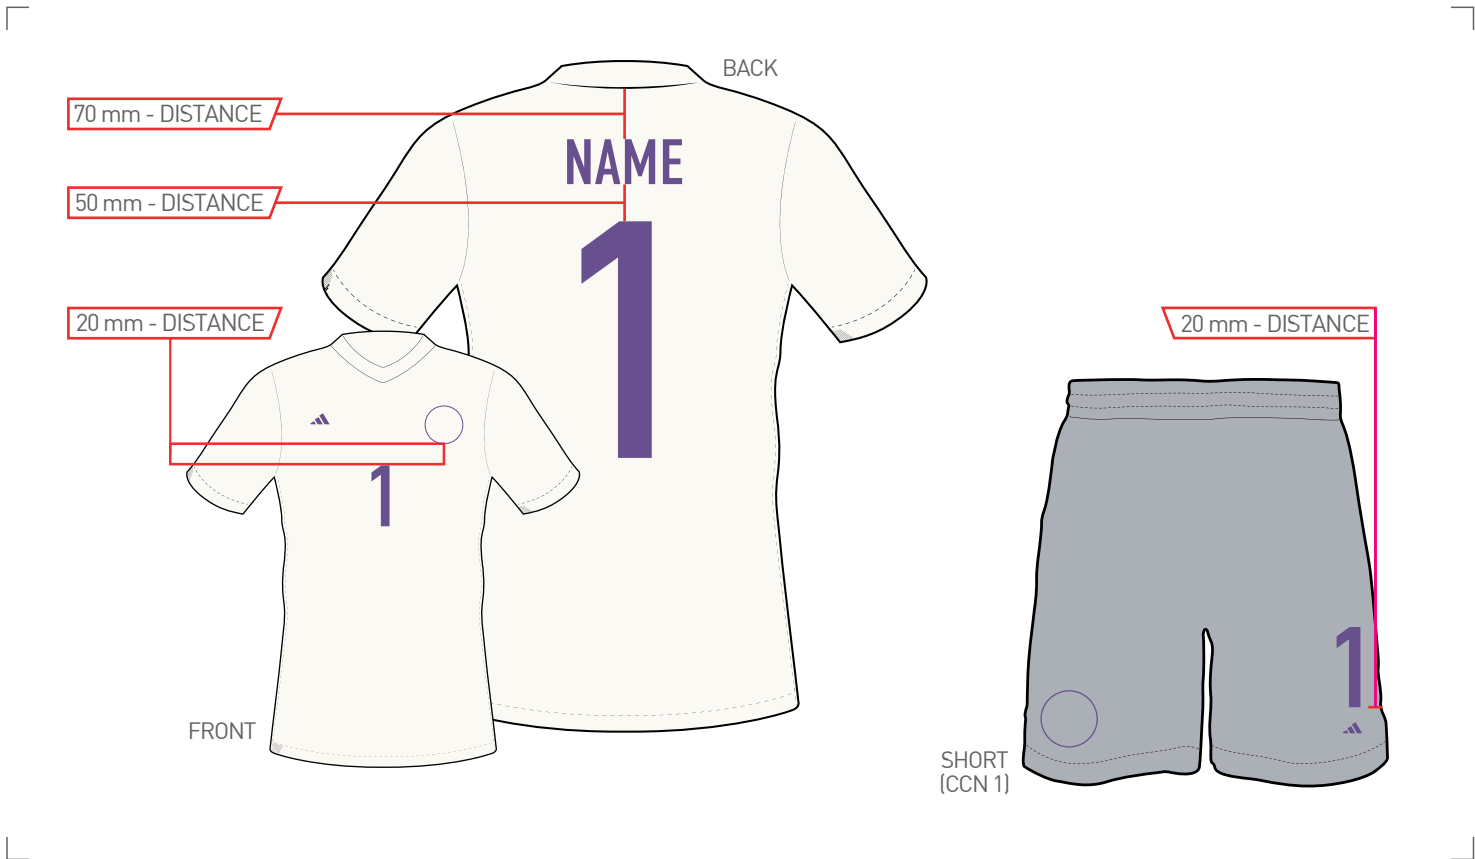

COLOURWAY

NAME	WHITE
BACK NUMBER	WHITE
FRONT NUMBER	WHITE
SHORT NUMBER (CCN 1)	WHITE

SIZE SPLIT	NAME		BACK NUMBER	FRONT NUMBER	SHORT NUMBER
	Height	max. Width	Height	Height	Height
ADULTS (S - XXXL)	50 mm	300 mm	255 mm	105 mm	105 mm
KIDS (128 - 176)	50 mm	240 mm	165 mm	105 mm	105 mm
MINIKIT (92 - 110+16)	50 mm	180 mm	105 mm	80 mm	80 mm
BABYKIT (68 - 86)	50 mm	150 mm	105 mm	80 mm	80 mm

- HOME
- AWAY
- GK1
- GK2
- GK3
- GK4
- GK5
- GK6
- GK7

! DESIGNS ARE FOR ILLUSTRATION ONLY!

APPLICATION CONDITIONS

TEMPERATURE 130 - 140°C	TIME 13 - 15 sec.
PRESSURE 4 - 5 bar	RELEASE cold

FABRIC COLOUR

JERSEY	CORE WHITE
SHORT (CCN 1)	TEAM LIGHT GREY

COLOURWAY

NAME	ACTIVE PURPLE 2022
BACK NUMBER	ACTIVE PURPLE 2022
FRONT NUMBER	ACTIVE PURPLE 2022
SHORT NUMBER (CCN 1)	ACTIVE PURPLE 2022

SIZE SPLIT	NAME		BACK NUMBER	FRONT NUMBER	SHORT NUMBER
	Height	max. Width	Height	Height	Height
ADULTS (S - XXXL)	50 mm	300 mm	255 mm	105 mm	105 mm
KIDS (128 - 176)	50 mm	240 mm	165 mm	105 mm	105 mm
MINIKIT (92 - 110+16)	50 mm	180 mm	105 mm	80 mm	80 mm
BABYKIT (68 - 86)	50 mm	150 mm	105 mm	80 mm	80 mm