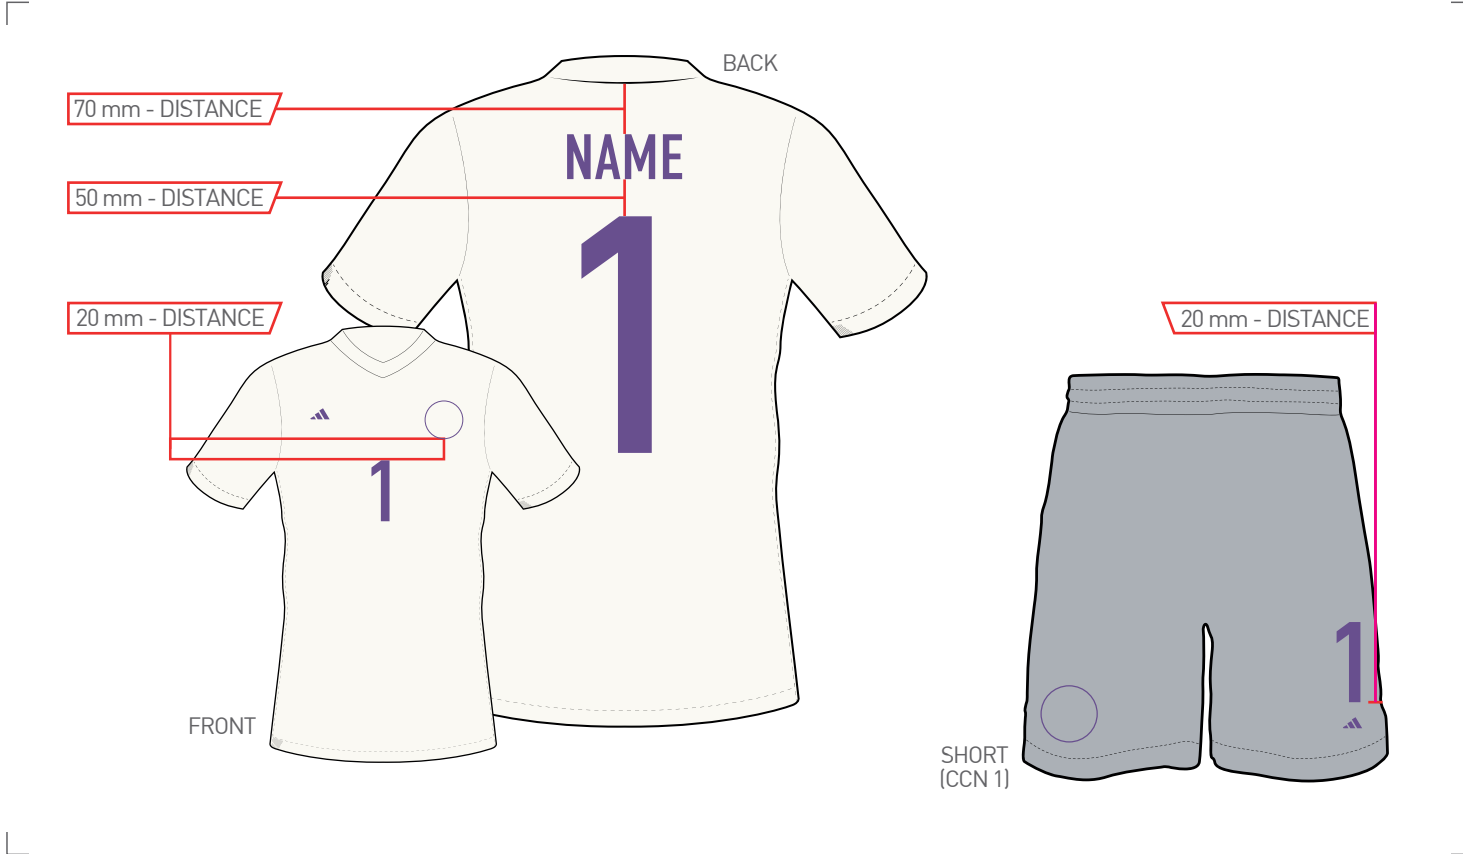

COLOURWAY

NAME	WHITE
BACK NUMBER	WHITE
FRONT NUMBER	WHITE
SHORT NUMBER (CCN 1)	WHITE

SIZE SPLIT	NAME		BACK NUMBER	FRONT NUMBER	SHORT NUMBER
	Height	max. Width	Height	Height	Height
ADULTS (S - XXXL)	50 mm	300 mm	255 mm	105 mm	105 mm
KIDS (128 - 176)	50 mm	240 mm	165 mm	105 mm	105 mm
MINIKIT (92 - 110+16)	50 mm	180 mm	105 mm	80 mm	80 mm
BABYKIT (68 - 86)	50 mm	150 mm	105 mm	80 mm	80 mm

- HOME
- AWAY
- GK1
- GK2
- GK3
- GK4
- GK5
- GK6
- GK7

! DESIGNS ARE FOR ILLUSTRATION ONLY!

APPLICATION CONDITIONS

TEMPERATURE 130 - 140°C	TIME 13 - 15 sec.
PRESSURE 4 - 5 bar	RELEASE cold

FABRIC COLOUR

JERSEY	CORE WHITE
SHORT (CCN 1)	TEAM LIGHT GREY

COLOURWAY

NAME	ACTIVE PURPLE 2022
BACK NUMBER	ACTIVE PURPLE 2022
FRONT NUMBER	ACTIVE PURPLE 2022
SHORT NUMBER (CCN 1)	ACTIVE PURPLE 2022

SIZE SPLIT	NAME		BACK NUMBER	FRONT NUMBER	SHORT NUMBER
	Height	max. Width	Height	Height	Height
ADULTS (S - XXXL)	50 mm	300 mm	255 mm	105 mm	105 mm
KIDS (128 - 176)	50 mm	240 mm	165 mm	105 mm	105 mm
MINIKIT (92 - 110+16)	50 mm	180 mm	105 mm	80 mm	80 mm
BABYKIT (68 - 86)	50 mm	150 mm	105 mm	80 mm	80 mm