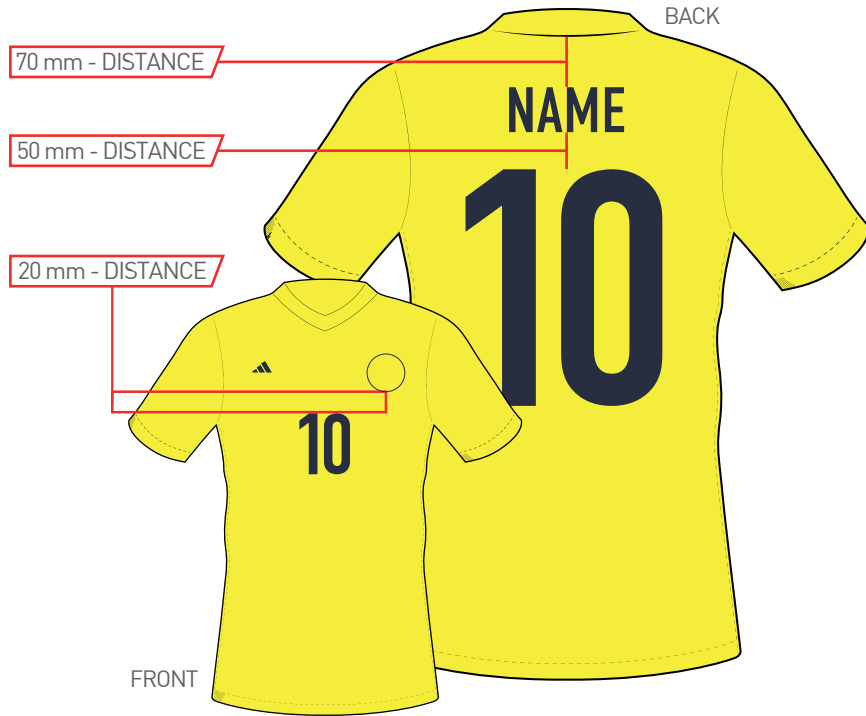

- HOME
- AWAY
- GK1
- GK2
- GK3
- GK4
- GK5
- GK6
- GK7

! DESIGNS ARE FOR ILLUSTRATION ONLY!

APPLICATION CONDITIONS

TEMPERATURE 130 - 140°C	TIME 13 - 15 sec.
PRESSURE 4 - 5 bar	RELEASE cold

FABRIC COLOUR

JERSEY	BRIGHT YELLOW
SHORT (CCN 1)	COLLEGIATE NAVY

COLOURWAY

NAME	COLLI NAVY 2022
BACK NUMBER	COLLI NAVY 2022
FRONT NUMBER	COLLI NAVY 2022
SHORT NUMBER (CCN 1)	BRIGHT YELLOW 2022

CCN 2

	FABRIC COLOUR	WHITE
	COLOURWAY	SCARLET 2022