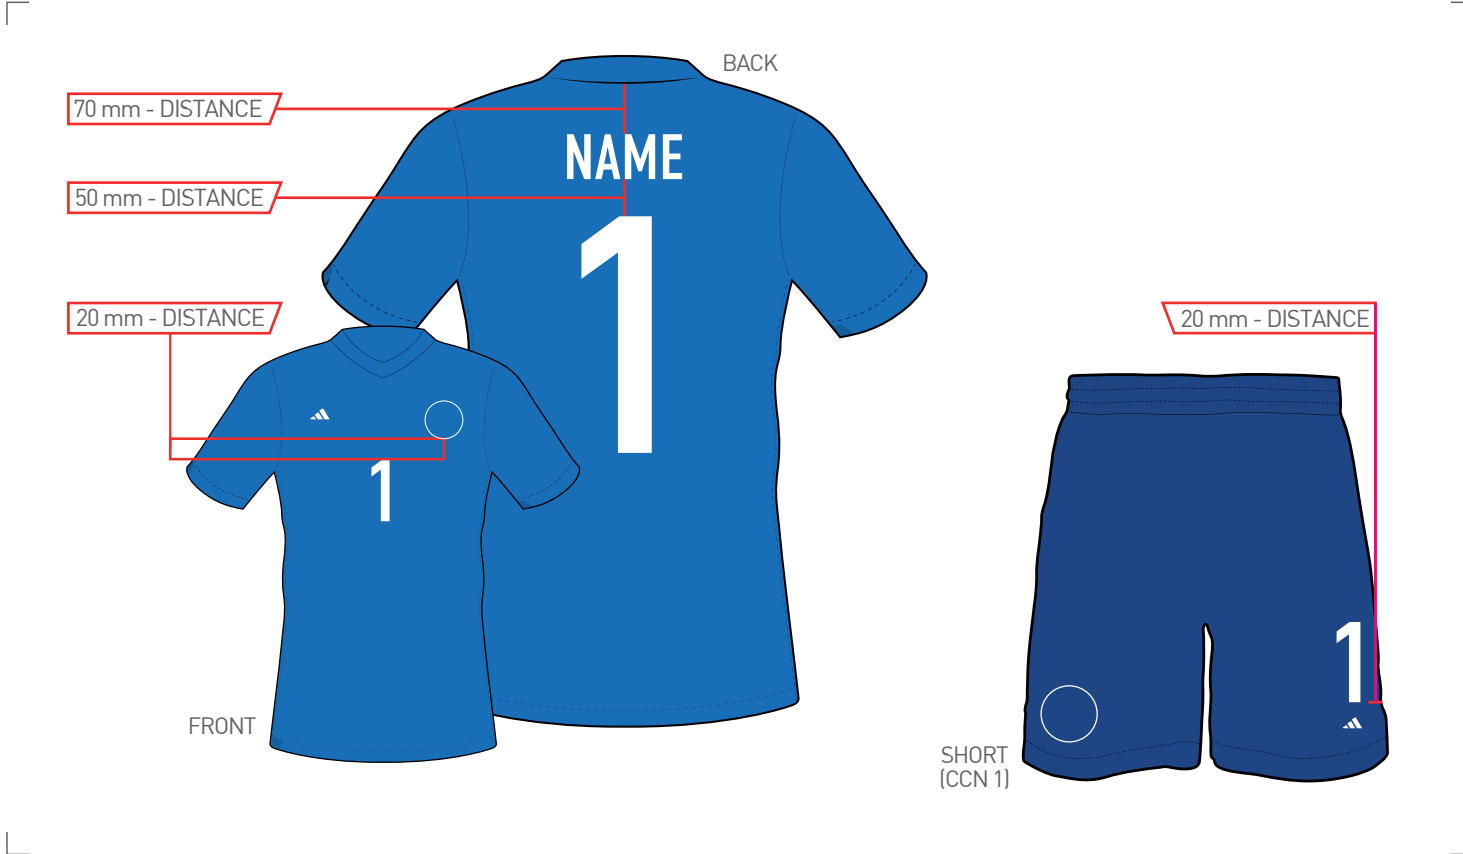

JERSEY	BLACK
SHORT (CCN 1)	BLACK

COLOURWAY

NAME	LIGHT GREY 2022
BACK NUMBER	LIGHT GREY 2022
FRONT NUMBER	LIGHT GREY 2022
SHORT NUMBER (CCN 1)	LIGHT GREY 2022

SIZE SPLIT	NAME		BACK NUMBER	FRONT NUMBER	SHORT NUMBER
	Height	max. Width	Height	Height	Height
ADULTS (S - XXXL)	50 mm	300 mm	255 mm	105 mm	105 mm
KIDS (128 - 176)	50 mm	240 mm	165 mm	105 mm	105 mm
MINIKIT (92 - 110+16)	50 mm	180 mm	105 mm	80 mm	80 mm
BABYKIT (68 - 86)	50 mm	150 mm	105 mm	80 mm	80 mm

- HOME
- AWAY
- GK1
- GK2
- GK3
- GK4
- GK5
- GK6
- GK7

! DESIGNS ARE FOR ILLUSTRATION ONLY!

APPLICATION CONDITIONS

TEMPERATURE 130 - 140°C	TIME 13 - 15 sec.
PRESSURE 4 - 5 bar	RELEASE cold

FABRIC COLOUR

JERSEY	BLUE RUSH
SHORT (CCN 1)	TEAM ROYAL BLUE

COLOURWAY

NAME	WHITE
BACK NUMBER	WHITE
FRONT NUMBER	WHITE
SHORT NUMBER (CCN 1)	WHITE

SIZE SPLIT	NAME		BACK NUMBER	FRONT NUMBER	SHORT NUMBER
	Height	max. Width	Height	Height	Height
ADULTS (S - XXXL)	50 mm	300 mm	255 mm	105 mm	105 mm
KIDS (128 - 176)	50 mm	240 mm	165 mm	105 mm	105 mm
MINIKIT (92 - 110+16)	50 mm	180 mm	105 mm	80 mm	80 mm
BABYKIT (68 - 86)	50 mm	150 mm	105 mm	80 mm	80 mm