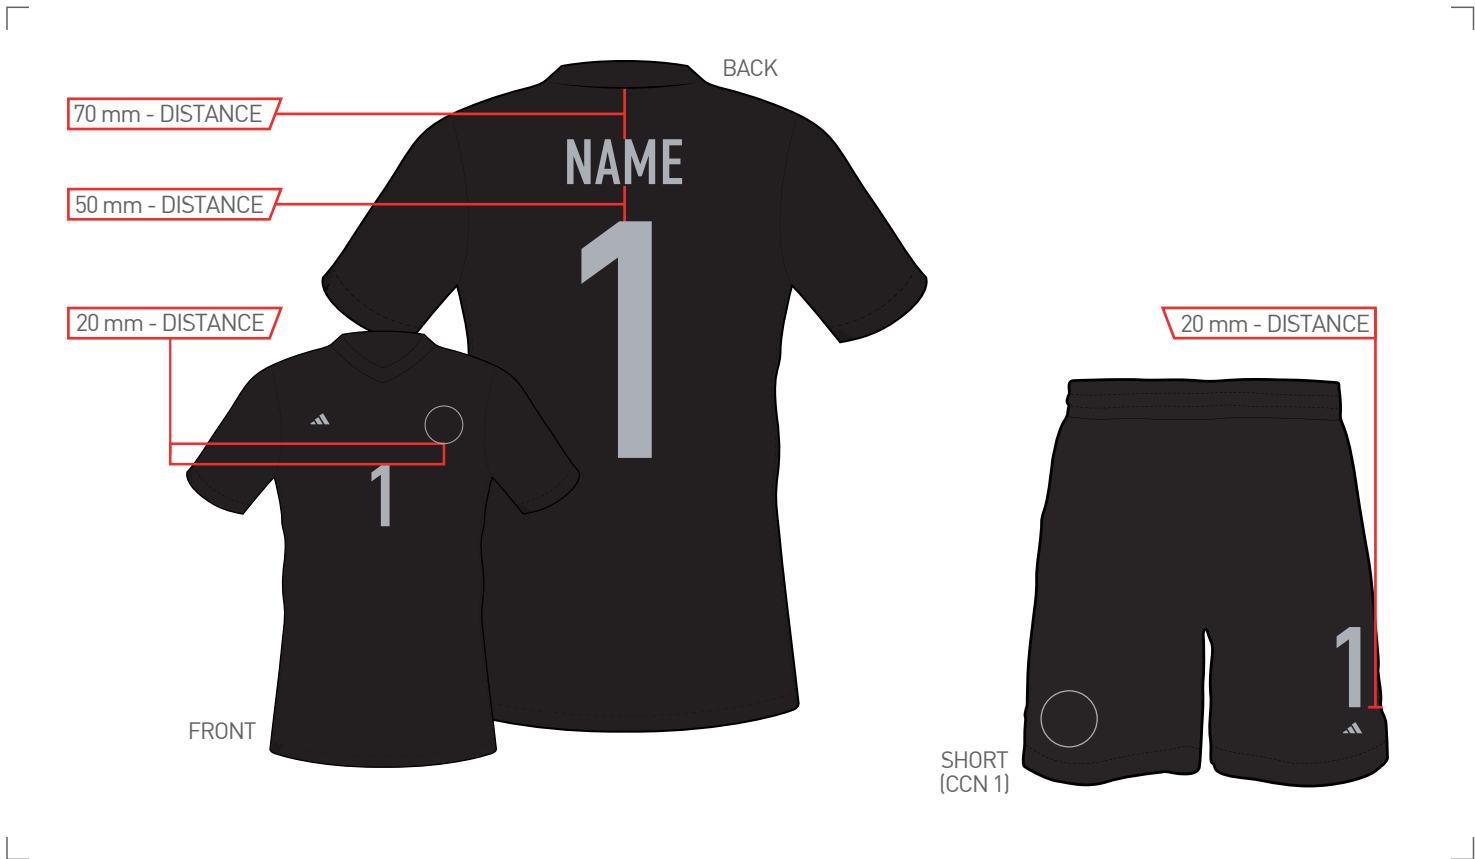

COLOURWAY

NAME	EASY MINT 2022
BACK NUMBER	EASY MINT 2022
FRONT NUMBER	EASY MINT 2022
SHORT NUMBER (CCN 1)	EASY MINT 2022

CCN 2

	FABRIC COLOUR WHITE
	COLOURWAY SCARLET 2022

SIZE SPLIT	NAME		BACK NUMBER	FRONT NUMBER	SHORT NUMBER
	Height	max. Width	Height	Height	Height
ADULTS (S - XXXL)	50 mm	300 mm	255 mm	105 mm	105 mm
KIDS (128 - 176)	50 mm	240 mm	165 mm	105 mm	105 mm
MINIKIT (92 - 110+16)	50 mm	180 mm	105 mm	80 mm	80 mm
BABYKIT (68 - 86)	50 mm	150 mm	105 mm	80 mm	80 mm

- HOME
- AWAY
- GK1**
- GK2
- GK3
- GK4
- GK5
- GK6
- GK7

! DESIGNS ARE FOR ILLUSTRATION ONLY!

APPLICATION CONDITIONS

TEMPERATURE 130 - 140°C	TIME 13 - 15 sec.
PRESSURE 4 - 5 bar	RELEASE cold

FABRIC COLOUR

JERSEY	BLACK
SHORT (CCN 1)	BLACK

COLOURWAY

NAME	LIGHT GREY 2022
BACK NUMBER	LIGHT GREY 2022
FRONT NUMBER	LIGHT GREY 2022
SHORT NUMBER (CCN 1)	LIGHT GREY 2022

SIZE SPLIT	NAME		BACK NUMBER	FRONT NUMBER	SHORT NUMBER
	Height	max. Width	Height	Height	Height
ADULTS (S - XXXL)	50 mm	300 mm	255 mm	105 mm	105 mm
KIDS (128 - 176)	50 mm	240 mm	165 mm	105 mm	105 mm
MINIKIT (92 - 110+16)	50 mm	180 mm	105 mm	80 mm	80 mm
BABYKIT (68 - 86)	50 mm	150 mm	105 mm	80 mm	80 mm