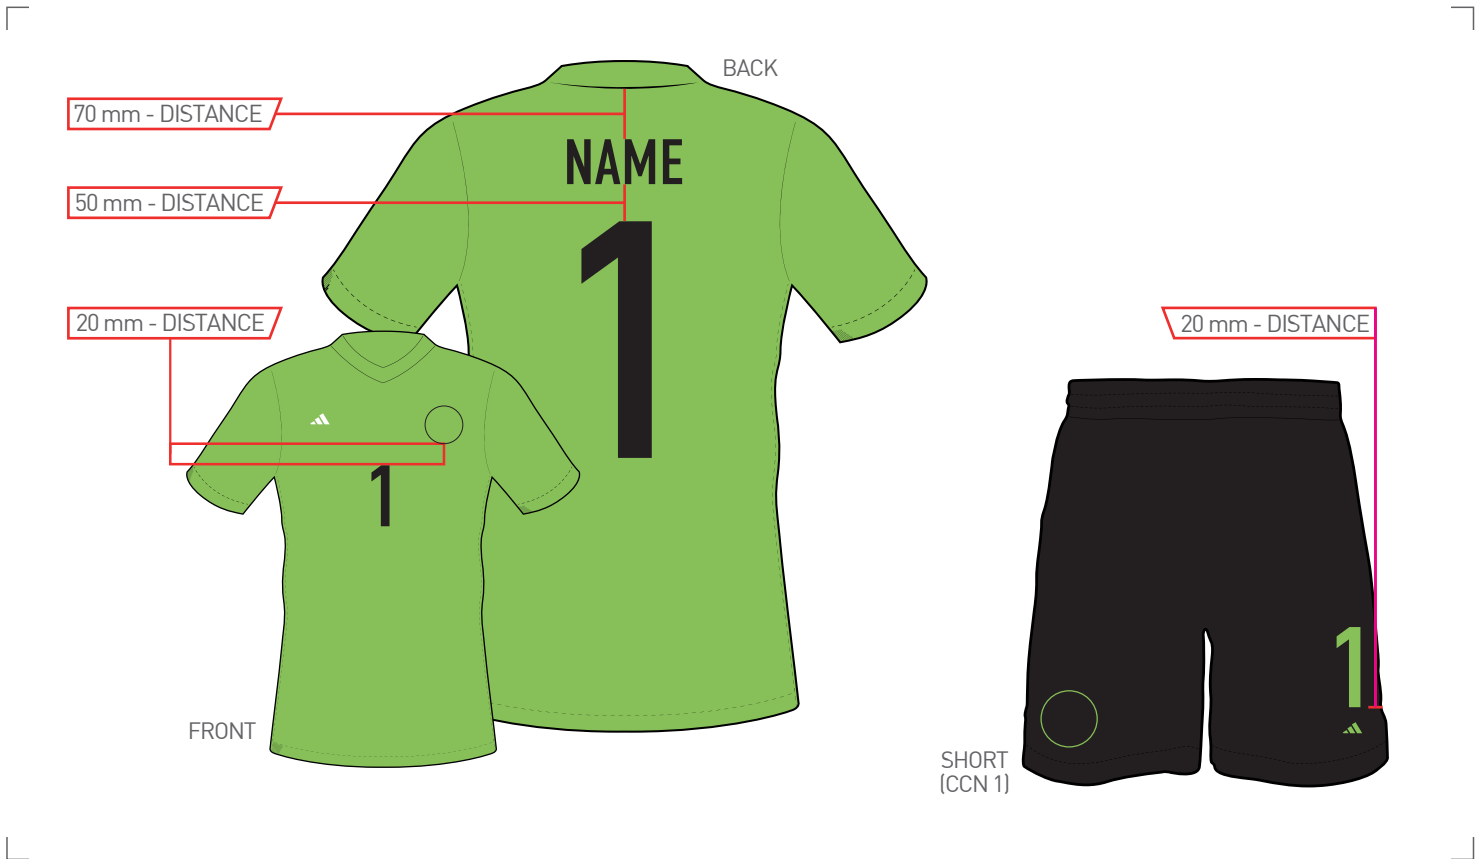

COLOURWAY

NAME	YELLOW 2020
BACK NUMBER	YELLOW 2020
FRONT NUMBER	YELLOW 2020
SHORT NUMBER (CCN 1)	YELLOW 2020

SIZE SPLIT	NAME		BACK NUMBER	FRONT NUMBER	SHORT NUMBER
	Height	max. Width	Height	Height	Height
ADULTS (S - XXXL)	50 mm	300 mm	255 mm	105 mm	105 mm
KIDS (128 - 176)	50 mm	240 mm	165 mm	105 mm	105 mm
MINIKIT (92 - 110+16)	50 mm	180 mm	105 mm	80 mm	80 mm
BABYKIT (68 - 86)	50 mm	150 mm	105 mm	80 mm	80 mm

COLOURWAY

NAME	BLACK
BACK NUMBER	BLACK
FRONT NUMBER	BLACK
SHORT NUMBER (CCN 1)	TEAM SEMI SOLAR GREEN 2022

SIZE SPLIT	NAME		BACK NUMBER	FRONT NUMBER	SHORT NUMBER
	Height	max. Width	Height	Height	Height
ADULTS (S - XXXL)	50 mm	300 mm	255 mm	105 mm	105 mm
KIDS (128 - 176)	50 mm	240 mm	165 mm	105 mm	105 mm
MINIKIT (92 - 110+16)	50 mm	180 mm	105 mm	80 mm	80 mm
BABYKIT (68 - 86)	50 mm	150 mm	105 mm	80 mm	80 mm