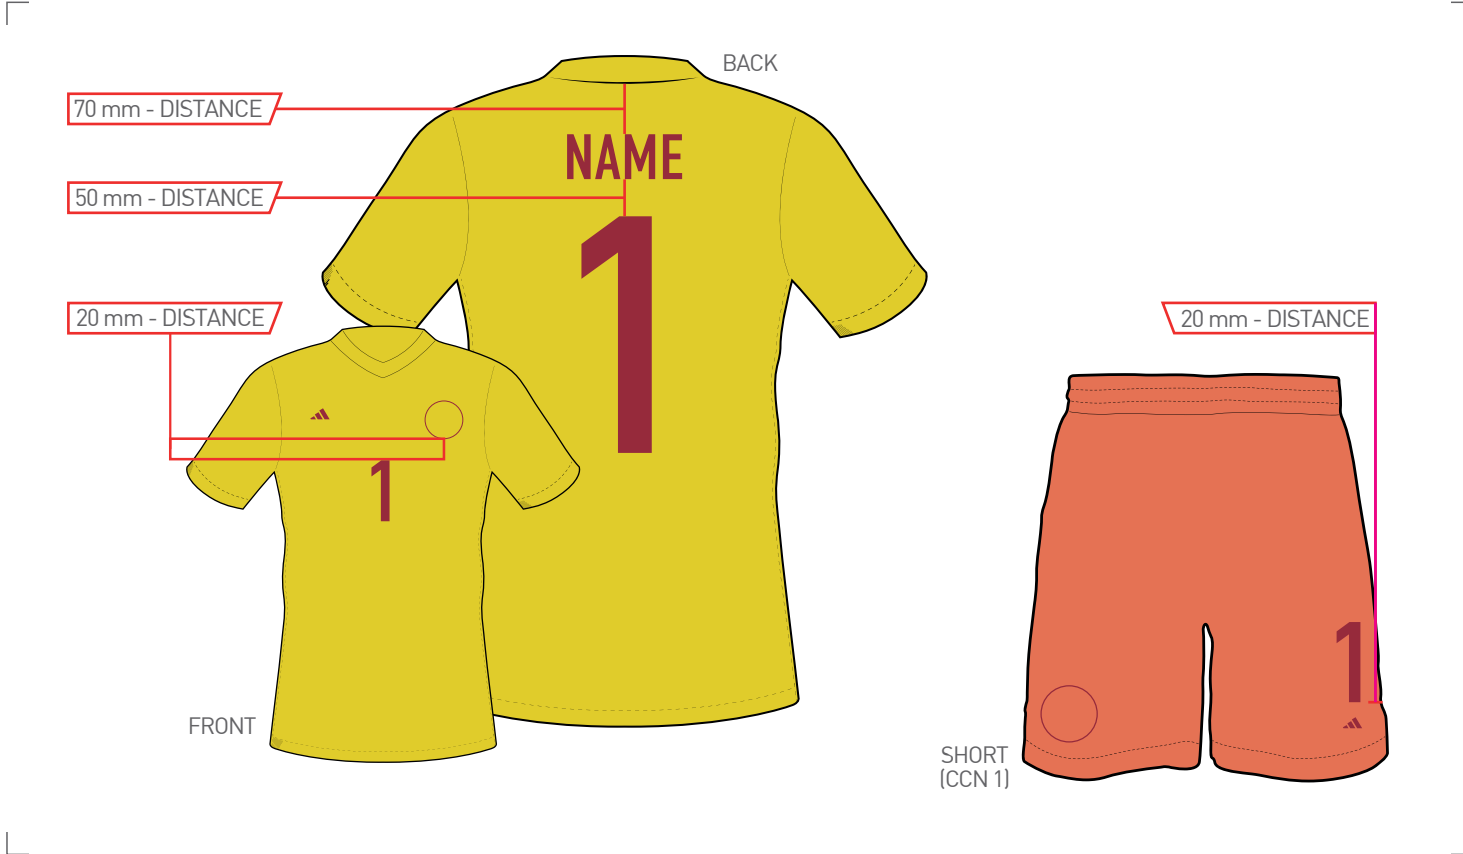

COLOURWAY

NAME	YELLOW 2020
BACK NUMBER	YELLOW 2020
FRONT NUMBER	YELLOW 2020
SHORT NUMBER (CCN 1)	YELLOW 2020

SIZE SPLIT	NAME		BACK NUMBER	FRONT NUMBER	SHORT NUMBER
	Height	max. Width	Height	Height	Height
ADULTS (S - XXXL)	50 mm	300 mm	255 mm	105 mm	105 mm
KIDS (128 - 176)	50 mm	240 mm	165 mm	105 mm	105 mm
MINIKIT (92 - 110+16)	50 mm	180 mm	105 mm	80 mm	80 mm
BABYKIT (68 - 86)	50 mm	150 mm	105 mm	80 mm	80 mm

COLOURWAY

NAME	BLACK
BACK NUMBER	BLACK
FRONT NUMBER	BLACK
SHORT NUMBER (CCN 1)	TEAM SEMI SOLAR GREEN 2022

SIZE SPLIT	NAME		BACK NUMBER	FRONT NUMBER	SHORT NUMBER
	Height	max. Width	Height	Height	Height
ADULTS (S - XXXL)	50 mm	300 mm	255 mm	105 mm	105 mm
KIDS (128 - 176)	50 mm	240 mm	165 mm	105 mm	105 mm
MINIKIT (92 - 110+16)	50 mm	180 mm	105 mm	80 mm	80 mm
BABYKIT (68 - 86)	50 mm	150 mm	105 mm	80 mm	80 mm

- HOME
- AWAY
- GK1
- GK2
- GK3
- GK4
- GK5
- GK6
- GK7

! DESIGNS ARE FOR ILLUSTRATION ONLY!

APPLICATION CONDITIONS

TEMPERATURE 130 - 140°C	TIME 13 - 15 sec.
PRESSURE 4 - 5 bar	RELEASE cold

FABRIC COLOUR

JERSEY	TEAM YELLOW
SHORT (CCN 1)	TEAM SOL ORANGE

COLOURWAY

NAME	COLLI RED 2022
BACK NUMBER	COLLI RED 2022
FRONT NUMBER	COLLI RED 2022
SHORT NUMBER (CCN 1)	COLLI RED 2022

SIZE SPLIT	NAME		BACK NUMBER	FRONT NUMBER	SHORT NUMBER
	Height	max. Width	Height	Height	Height
ADULTS (S - XXXL)	50 mm	300 mm	255 mm	105 mm	105 mm
KIDS (128 - 176)	50 mm	240 mm	165 mm	105 mm	105 mm
MINIKIT (92 - 110+16)	50 mm	180 mm	105 mm	80 mm	80 mm
BABYKIT (68 - 86)	50 mm	150 mm	105 mm	80 mm	80 mm