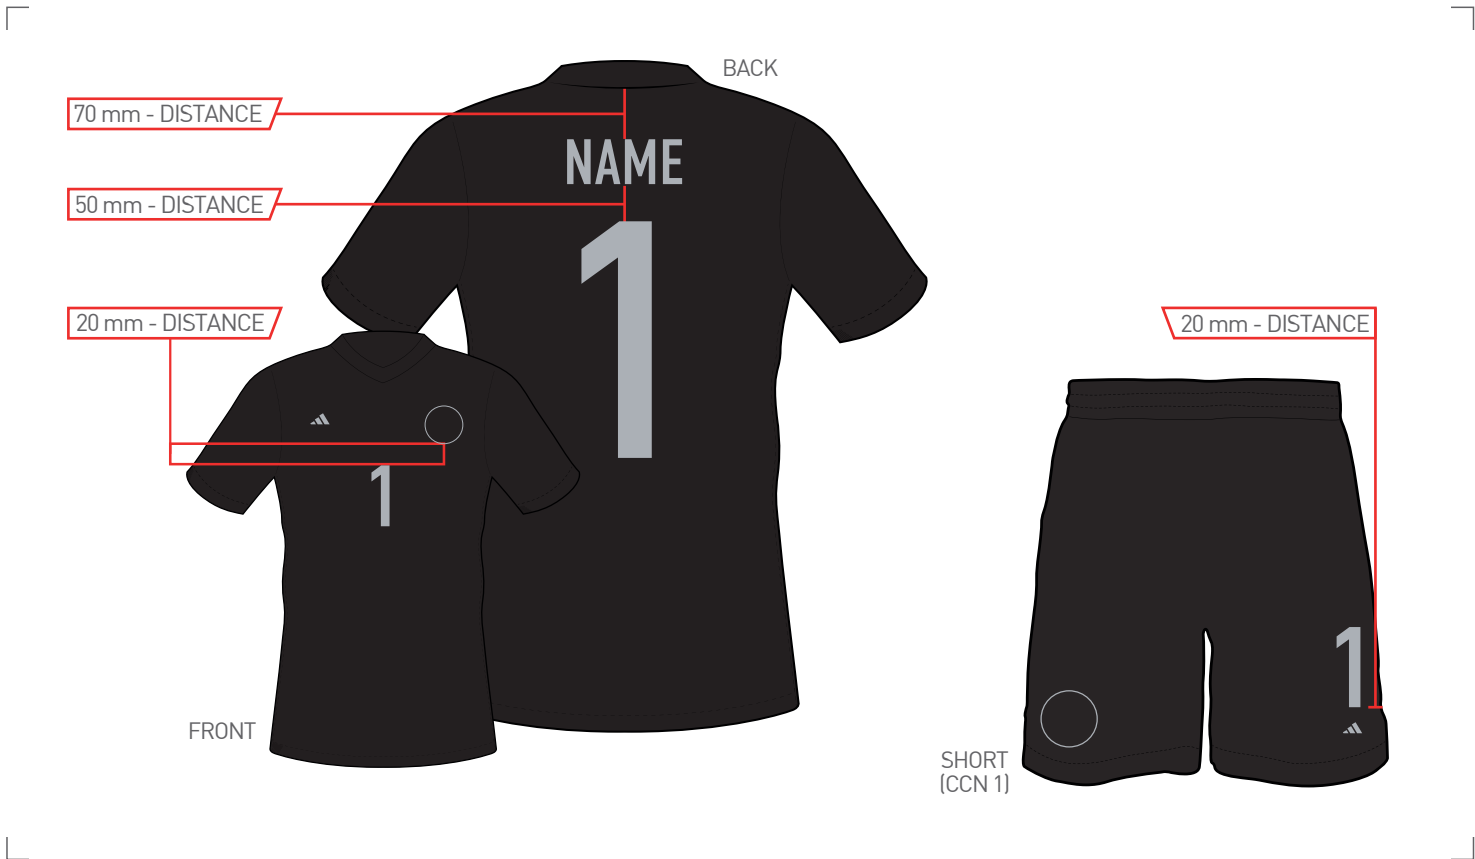

COLOURWAY

NAME	YELLOW 2020
BACK NUMBER	YELLOW 2020
FRONT NUMBER	YELLOW 2020
SHORT NUMBER (CCN 1)	YELLOW 2020

SIZE SPLIT	NAME		BACK NUMBER	FRONT NUMBER	SHORT NUMBER
	Height	max. Width	Height	Height	Height
ADULTS (S - XXXL)	50 mm	300 mm	255 mm	105 mm	105 mm
KIDS (128 - 176)	50 mm	240 mm	165 mm	105 mm	105 mm
MINIKIT (92 - 110+16)	50 mm	180 mm	105 mm	80 mm	80 mm
BABYKIT (68 - 86)	50 mm	150 mm	105 mm	80 mm	80 mm

JERSEY	BLACK
SHORT (CCN 1)	BLACK

COLOURWAY

NAME	LIGHT GREY 2022
BACK NUMBER	LIGHT GREY 2022
FRONT NUMBER	LIGHT GREY 2022
SHORT NUMBER (CCN 1)	LIGHT GREY 2022

SIZE SPLIT	NAME		BACK NUMBER	FRONT NUMBER	SHORT NUMBER
	Height	max. Width	Height	Height	Height
ADULTS (S - XXXL)	50 mm	300 mm	255 mm	105 mm	105 mm
KIDS (128 - 176)	50 mm	240 mm	165 mm	105 mm	105 mm
MINIKIT (92 - 110+16)	50 mm	180 mm	105 mm	80 mm	80 mm
BABYKIT (68 - 86)	50 mm	150 mm	105 mm	80 mm	80 mm