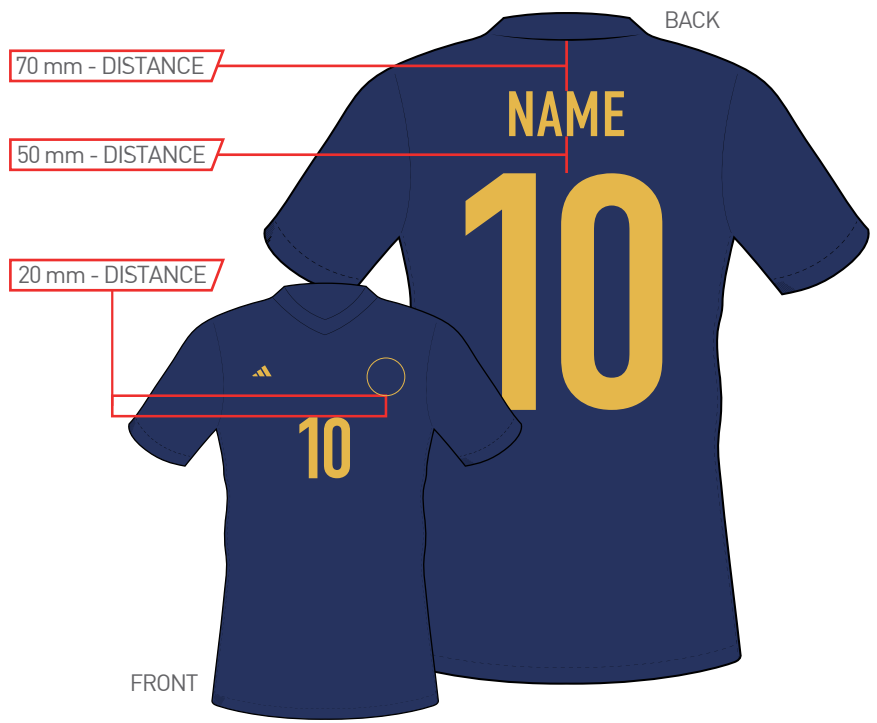

FABRIC COLOUR

JERSEY	JAPAN BLUE
SHORT (CCN 1)	WHITE

COLOURWAY

NAME	BOLD GOLD 2022
BACK NUMBER	BOLD GOLD 2022
FRONT NUMBER	BOLD GOLD 2022
SHORT NUMBER (CCN 1)	JP BLUE 2022

CCN 2

	FABRIC COLOUR JAPAN BLUE
	COLOURWAY BOLD GOLD 2022

SIZE SPLIT	NAME		BACK NUMBER	FRONT NUMBER	SHORT NUMBER
	Height	max. Width	Height	Height	Height
ADULTS (S - XXXL)	50 mm	300 mm	255 mm	105 mm	105 mm
KIDS (128 - 176)	50 mm	240 mm	165 mm	105 mm	105 mm
MINIKIT (92 - 110+16)	50 mm	180 mm	105 mm	80 mm	80 mm
BABYKIT (68 - 86)	50 mm	150 mm	105 mm	80 mm	80 mm

COLOURWAY

NAME	BLACK
BACK NUMBER	BLACK
FRONT NUMBER	BLACK
SHORT NUMBER (CCN 1)	WHITE

SIZE SPLIT	NAME		BACK NUMBER	FRONT NUMBER	SHORT NUMBER
	Height	max. Width	Height	Height	Height
ADULTS (S - XXXL)	50 mm	300 mm	255 mm	105 mm	105 mm
KIDS (128 - 176)	50 mm	240 mm	165 mm	105 mm	105 mm
MINIKIT (92 - 110+16)	50 mm	180 mm	105 mm	80 mm	80 mm
BABYKIT (68 - 86)	50 mm	150 mm	105 mm	80 mm	80 mm