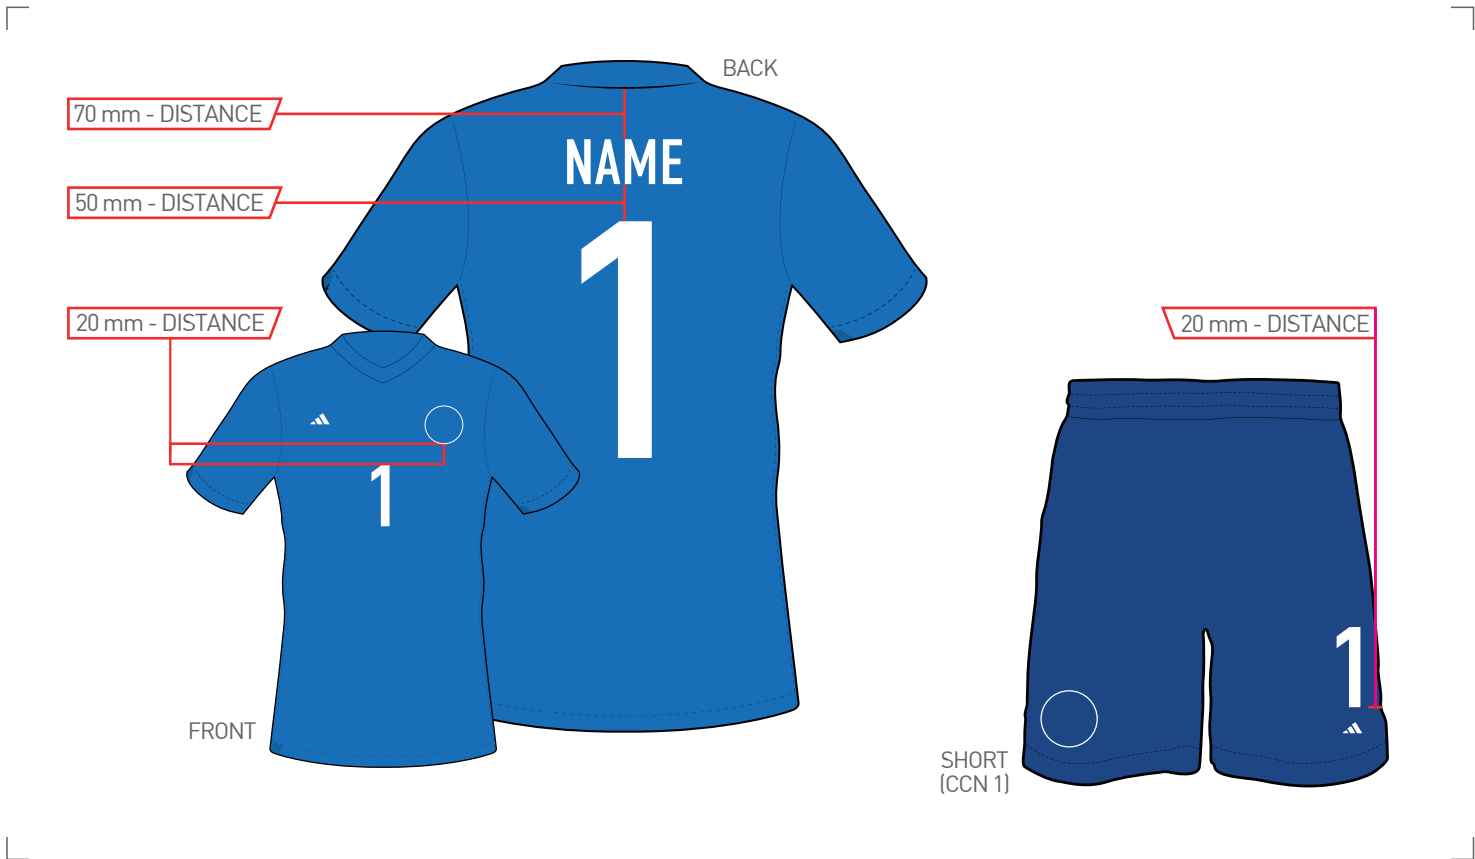

COLOURWAY

NAME	BLACK
BACK NUMBER	BLACK
FRONT NUMBER	BLACK
SHORT NUMBER (CCN 1)	TEAM SEMI SOLAR GREEN 2022

SIZE SPLIT	NAME		BACK NUMBER	FRONT NUMBER	SHORT NUMBER
	Height	max. Width	Height	Height	Height
ADULTS (S - XXXL)	50 mm	300 mm	255 mm	105 mm	105 mm
KIDS (128 - 176)	50 mm	240 mm	165 mm	105 mm	105 mm
MINIKIT (92 - 110+16)	50 mm	180 mm	105 mm	80 mm	80 mm
BABYKIT (68 - 86)	50 mm	150 mm	105 mm	80 mm	80 mm

- HOME
- AWAY
- GK1
- GK2**
- GK3
- GK4
- GK5
- GK6
- GK7

! DESIGNS ARE FOR ILLUSTRATION ONLY!

APPLICATION CONDITIONS

TEMPERATURE 130 - 140°C	TIME 13 - 15 sec.
PRESSURE 4 - 5 bar	RELEASE cold

FABRIC COLOUR

JERSEY	BLUE RUSH
SHORT (CCN 1)	TEAM ROYAL BLUE

COLOURWAY

NAME	WHITE
BACK NUMBER	WHITE
FRONT NUMBER	WHITE
SHORT NUMBER (CCN 1)	WHITE

SIZE SPLIT	NAME		BACK NUMBER	FRONT NUMBER	SHORT NUMBER
	Height	max. Width	Height	Height	Height
ADULTS (S - XXXL)	50 mm	300 mm	255 mm	105 mm	105 mm
KIDS (128 - 176)	50 mm	240 mm	165 mm	105 mm	105 mm
MINIKIT (92 - 110+16)	50 mm	180 mm	105 mm	80 mm	80 mm
BABYKIT (68 - 86)	50 mm	150 mm	105 mm	80 mm	80 mm