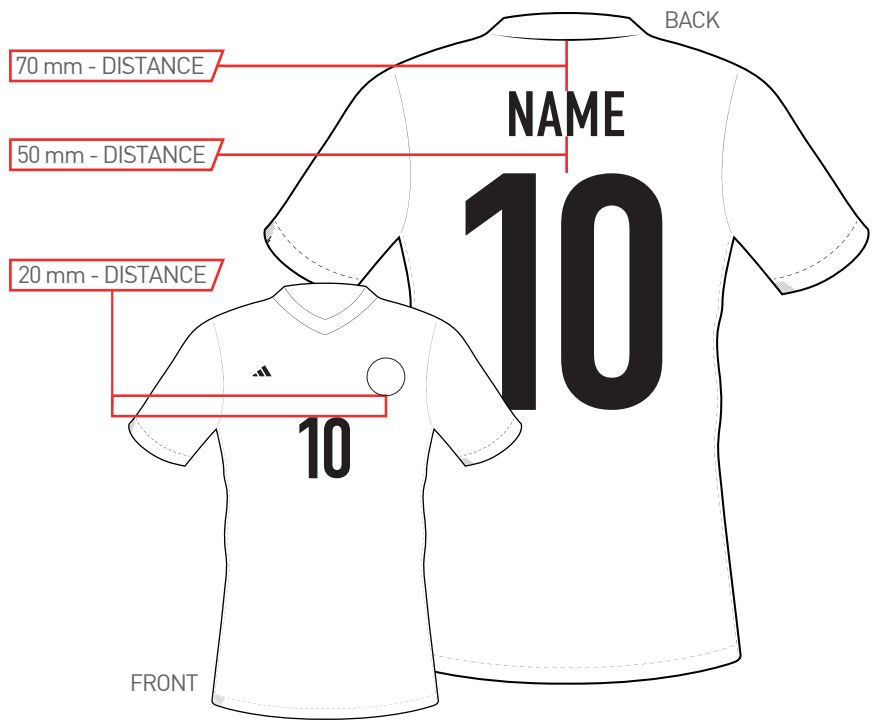

SIZE SPLIT	NAME		BACK NUMBER	FRONT NUMBER	SHORT NUMBER
	Height	max. Width	Height	Height	Height
ADULTS (S - XXXL)	50 mm	300 mm	255 mm	105 mm	105 mm
KIDS (128 - 176)	50 mm	240 mm	165 mm	105 mm	105 mm
MINIKIT (92 - 110+16)	50 mm	180 mm	105 mm	80 mm	80 mm
BABYKIT (68 - 86)	50 mm	150 mm	105 mm	80 mm	80 mm

HOME AWAY GK1 GK2 GK3 GK4 GK5 GK6 GK7

! DESIGNS ARE FOR ILLUSTRATION ONLY!

APPLICATION CONDITIONS

TEMPERATURE 130 - 140°C	TIME 13 - 15 sec.
PRESSURE 4 - 5 bar	RELEASE cold

FABRIC COLOUR

JERSEY	WHITE
SHORT (CCN 1)	BLACK

COLOURWAY

NAME	BLACK
BACK NUMBER	BLACK
FRONT NUMBER	BLACK
SHORT NUMBER (CCN 1)	WHITE

SIZE SPLIT	NAME		BACK NUMBER	FRONT NUMBER	SHORT NUMBER
	Height	max. Width	Height	Height	Height
ADULTS (S - XXXL)	50 mm	300 mm	255 mm	105 mm	105 mm
KIDS (128 - 176)	50 mm	240 mm	165 mm	105 mm	105 mm
MINIKIT (92 - 110+16)	50 mm	180 mm	105 mm	80 mm	80 mm
BABYKIT (68 - 86)	50 mm	150 mm	105 mm	80 mm	80 mm