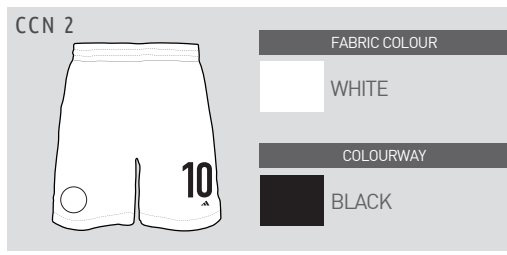

SIZE SPLIT	NAME		BACK NUMBER	FRONT NUMBER	SHORT NUMBER
	Height	max. Width	Height	Height	Height
ADULTS (S - XXXL)	50 mm	300 mm	255 mm	105 mm	105 mm
KIDS (128 - 176)	50 mm	240 mm	165 mm	105 mm	105 mm
MINIKIT (92 - 110+16)	50 mm	180 mm	105 mm	80 mm	80 mm
BABYKIT (68 - 86)	50 mm	150 mm	105 mm	80 mm	80 mm

HOME AWAY GK1 GK2 GK3 GK4 GK5 GK6 GK7

! DESIGNS ARE FOR ILLUSTRATION ONLY!

APPLICATION CONDITIONS

TEMPERATURE 130 - 140°C	TIME 13 - 15 sec.
PRESSURE 4 - 5 bar	RELEASE cold

FABRIC COLOUR

JERSEY	WHITE
SHORT (CCN 1)	BLACK

COLOURWAY

NAME	BLACK
BACK NUMBER	BLACK
FRONT NUMBER	BLACK
SHORT NUMBER (CCN 1)	WHITE

SIZE SPLIT	NAME		BACK NUMBER	FRONT NUMBER	SHORT NUMBER
	Height	max. Width	Height	Height	Height
ADULTS (S - XXXL)	50 mm	300 mm	255 mm	105 mm	105 mm
KIDS (128 - 176)	50 mm	240 mm	165 mm	105 mm	105 mm
MINIKIT (92 - 110+16)	50 mm	180 mm	105 mm	80 mm	80 mm
BABYKIT (68 - 86)	50 mm	150 mm	105 mm	80 mm	80 mm