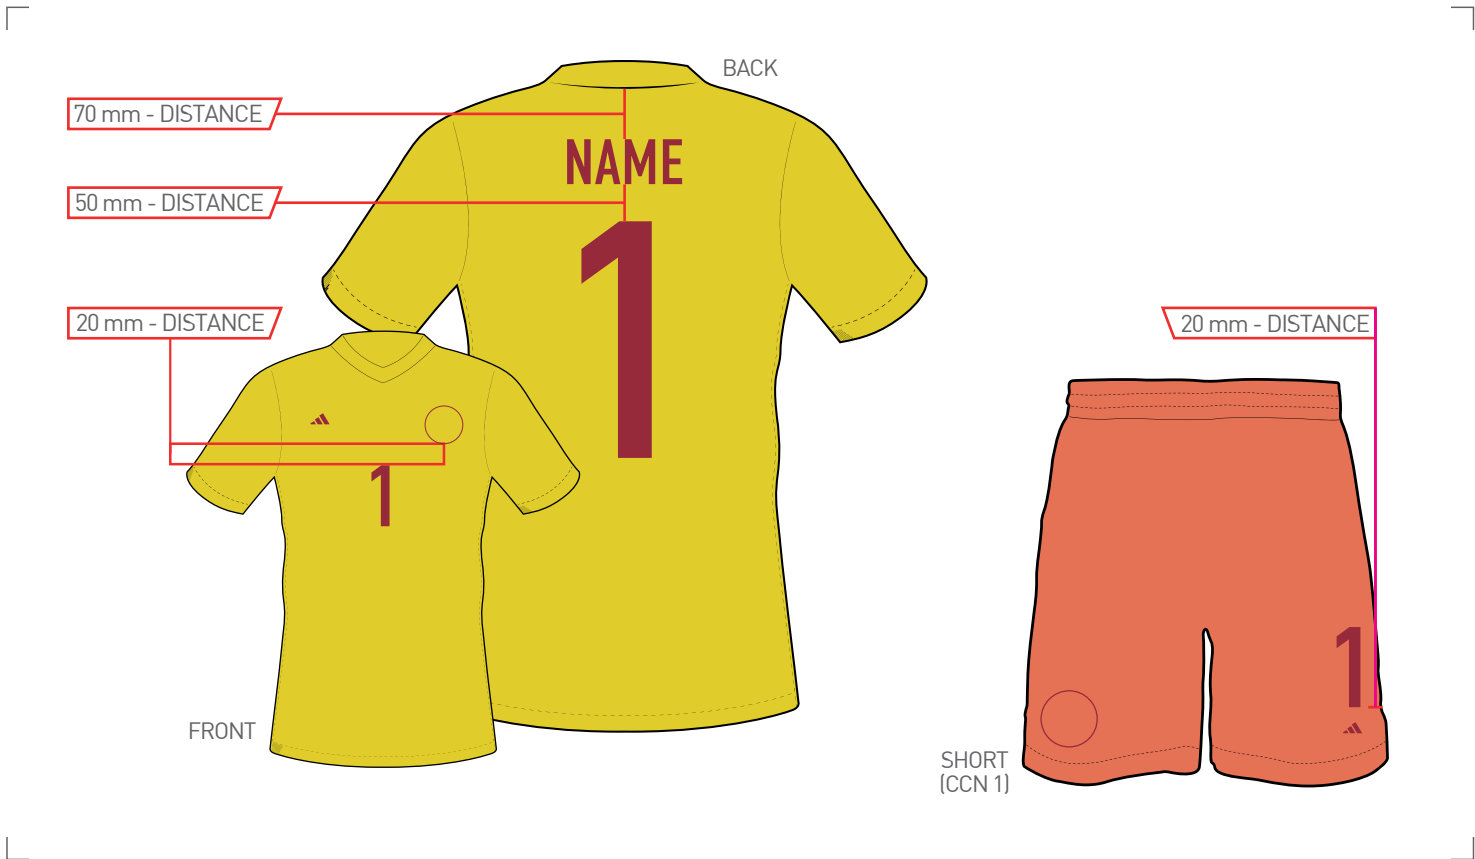

COLOURWAY

NAME	YELLOW 2020
BACK NUMBER	YELLOW 2020
FRONT NUMBER	YELLOW 2020
SHORT NUMBER (CCN 1)	YELLOW 2020

SIZE SPLIT	NAME		BACK NUMBER	FRONT NUMBER	SHORT NUMBER
	Height	max. Width	Height	Height	Height
ADULTS (S - XXXL)	50 mm	300 mm	255 mm	105 mm	105 mm
KIDS (128 - 176)	50 mm	240 mm	165 mm	105 mm	105 mm
MINIKIT (92 - 110+16)	50 mm	180 mm	105 mm	80 mm	80 mm
BABYKIT (68 - 86)	50 mm	150 mm	105 mm	80 mm	80 mm

JERSEY	BLACK
SHORT (CCN 1)	BLACK

COLOURWAY

NAME	LIGHT GREY 2022
BACK NUMBER	LIGHT GREY 2022
FRONT NUMBER	LIGHT GREY 2022
SHORT NUMBER (CCN 1)	LIGHT GREY 2022

SIZE SPLIT	NAME		BACK NUMBER	FRONT NUMBER	SHORT NUMBER
	Height	max. Width	Height	Height	Height
ADULTS (S - XXXL)	50 mm	300 mm	255 mm	105 mm	105 mm
KIDS (128 - 176)	50 mm	240 mm	165 mm	105 mm	105 mm
MINIKIT (92 - 110+16)	50 mm	180 mm	105 mm	80 mm	80 mm
BABYKIT (68 - 86)	50 mm	150 mm	105 mm	80 mm	80 mm

- HOME
- AWAY
- GK1
- GK2
- GK3
- GK4
- GK5
- GK6
- GK7**

! DESIGNS ARE FOR ILLUSTRATION ONLY!

APPLICATION CONDITIONS

TEMPERATURE 130 - 140°C	TIME 13 - 15 sec.
PRESSURE 4 - 5 bar	RELEASE cold

FABRIC COLOUR

JERSEY	TEAM YELLOW
SHORT (CCN 1)	TEAM SOL ORANGE

COLOURWAY

NAME	COLLI RED 2022
BACK NUMBER	COLLI RED 2022
FRONT NUMBER	COLLI RED 2022
SHORT NUMBER (CCN 1)	COLLI RED 2022

SIZE SPLIT	NAME		BACK NUMBER	FRONT NUMBER	SHORT NUMBER
	Height	max. Width	Height	Height	Height
ADULTS (S - XXXL)	50 mm	300 mm	255 mm	105 mm	105 mm
KIDS (128 - 176)	50 mm	240 mm	165 mm	105 mm	105 mm
MINIKIT (92 - 110+16)	50 mm	180 mm	105 mm	80 mm	80 mm
BABYKIT (68 - 86)	50 mm	150 mm	105 mm	80 mm	80 mm