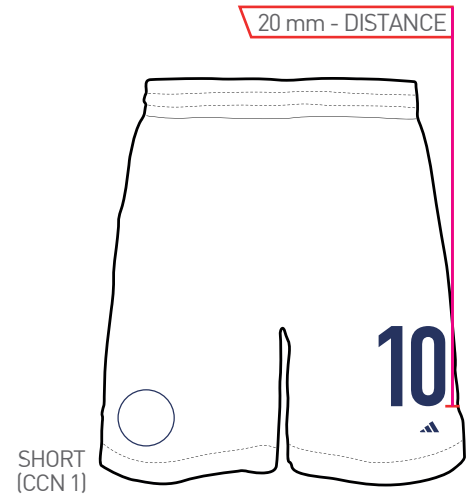

OFFICIAL adidas

FEDERATION NAME & NUMBERING 2022

JFA - JAPAN MEN

HOME / AWAY / GK1 / GK2 / GK3 / GK4 / GK5 / GK6 / GK7

! DESIGNS ARE FOR ILLUSTRATION ONLY!

APPLICATION CONDITIONS

TEMPERATURE 130 - 140°C	TIME 13 - 15 sec.
PRESSURE 4 - 5 bar	RELEASE cold

FABRIC COLOUR

JERSEY	JAPAN BLUE
SHORT (CCN 1)	WHITE

COLOURWAY

NAME	BOLD GOLD 2022
BACK NUMBER	BOLD GOLD 2022
FRONT NUMBER	BOLD GOLD 2022
SHORT NUMBER (CCN 1)	JP BLUE 2022

CCN 2

	FABRIC COLOUR JAPAN BLUE
	COLOURWAY BOLD GOLD 2022

SIZE SPLIT	NAME		BACK NUMBER	FRONT NUMBER	SHORT NUMBER
	Height	max. Width	Height	Height	Height
ADULTS (S - XXXL)	50 mm	300 mm	255 mm	105 mm	105 mm
KIDS (128 - 176)	50 mm	240 mm	165 mm	105 mm	105 mm
MINIKIT (92 - 110+16)	50 mm	180 mm	105 mm	80 mm	80 mm
BABYKIT (68 - 86)	50 mm	150 mm	105 mm	80 mm	80 mm

COLOURWAY

NAME	BLACK
BACK NUMBER	BLACK
FRONT NUMBER	BLACK
SHORT NUMBER (CCN 1)	WHITE

SIZE SPLIT	NAME		BACK NUMBER	FRONT NUMBER	SHORT NUMBER
	Height	max. Width	Height	Height	Height
ADULTS (S - XXXL)	50 mm	300 mm	255 mm	105 mm	105 mm
KIDS (128 - 176)	50 mm	240 mm	165 mm	105 mm	105 mm
MINIKIT (92 - 110+16)	50 mm	180 mm	105 mm	80 mm	80 mm
BABYKIT (68 - 86)	50 mm	150 mm	105 mm	80 mm	80 mm