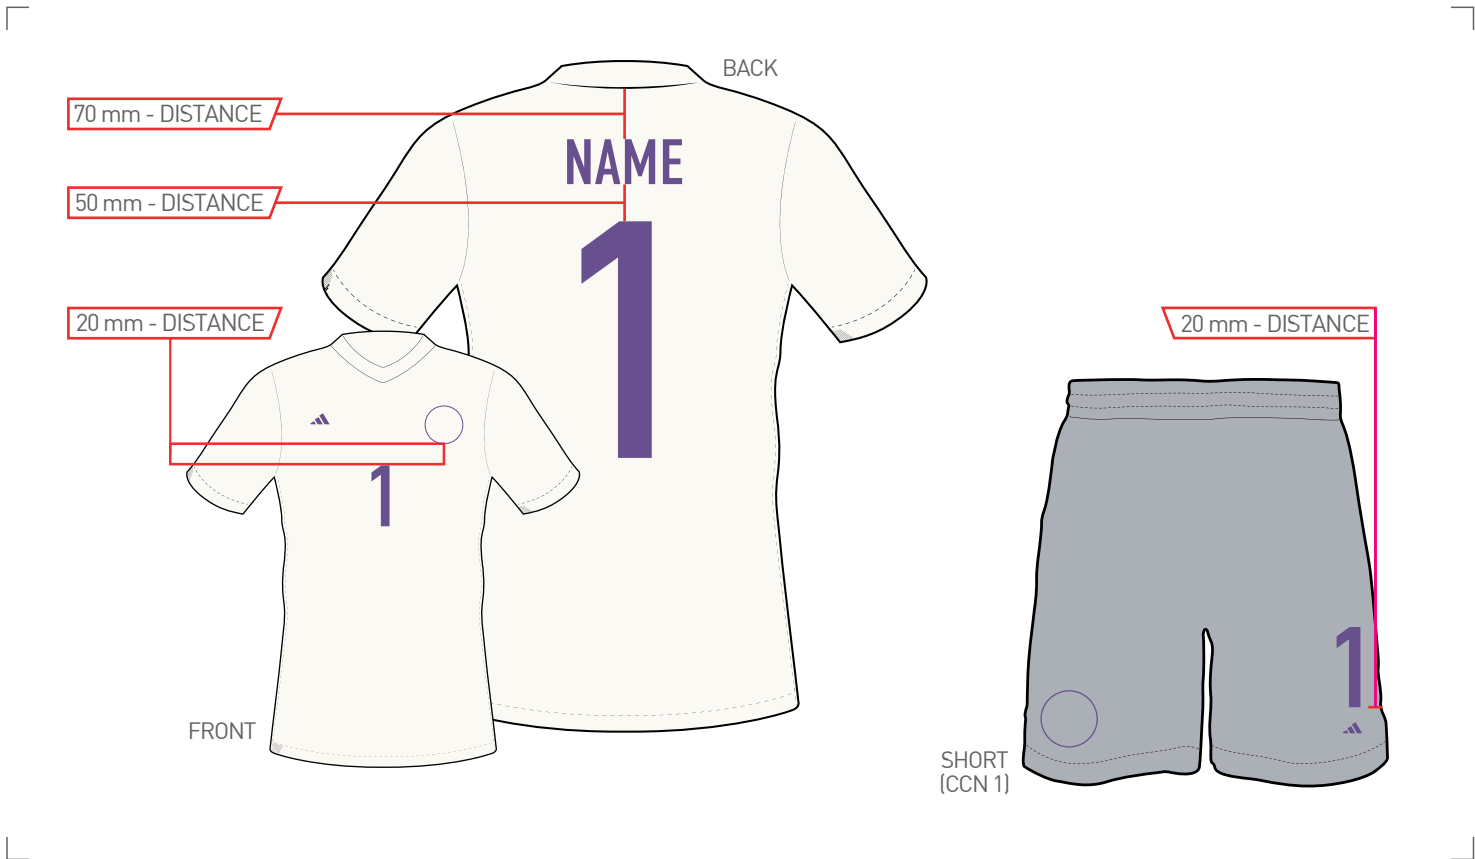

JERSEY	BLUE RUSH
SHORT (CCN 1)	TEAM ROYAL BLUE

COLOURWAY

NAME	WHITE
BACK NUMBER	WHITE
FRONT NUMBER	WHITE
SHORT NUMBER (CCN 1)	WHITE

SIZE SPLIT	NAME		BACK NUMBER	FRONT NUMBER	SHORT NUMBER
	Height	max. Width	Height	Height	Height
ADULTS (S - XXXL)	50 mm	300 mm	255 mm	105 mm	105 mm
KIDS (128 - 176)	50 mm	240 mm	165 mm	105 mm	105 mm
MINIKIT (92 - 110+16)	50 mm	180 mm	105 mm	80 mm	80 mm
BABYKIT (68 - 86)	50 mm	150 mm	105 mm	80 mm	80 mm

- HOME
- AWAY
- GK1
- GK2
- GK3
- GK4
- GK5
- GK6
- GK7

! DESIGNS ARE FOR ILLUSTRATION ONLY!

APPLICATION CONDITIONS

TEMPERATURE 130 - 140°C	TIME 13 - 15 sec.
PRESSURE 4 - 5 bar	RELEASE cold

FABRIC COLOUR

JERSEY	CORE WHITE
SHORT (CCN 1)	TEAM LIGHT GREY

COLOURWAY

NAME	ACTIVE PURPLE 2022
BACK NUMBER	ACTIVE PURPLE 2022
FRONT NUMBER	ACTIVE PURPLE 2022
SHORT NUMBER (CCN 1)	ACTIVE PURPLE 2022

SIZE SPLIT	NAME		BACK NUMBER	FRONT NUMBER	SHORT NUMBER
	Height	max. Width	Height	Height	Height
ADULTS (S - XXXL)	50 mm	300 mm	255 mm	105 mm	105 mm
KIDS (128 - 176)	50 mm	240 mm	165 mm	105 mm	105 mm
MINIKIT (92 - 110+16)	50 mm	180 mm	105 mm	80 mm	80 mm
BABYKIT (68 - 86)	50 mm	150 mm	105 mm	80 mm	80 mm