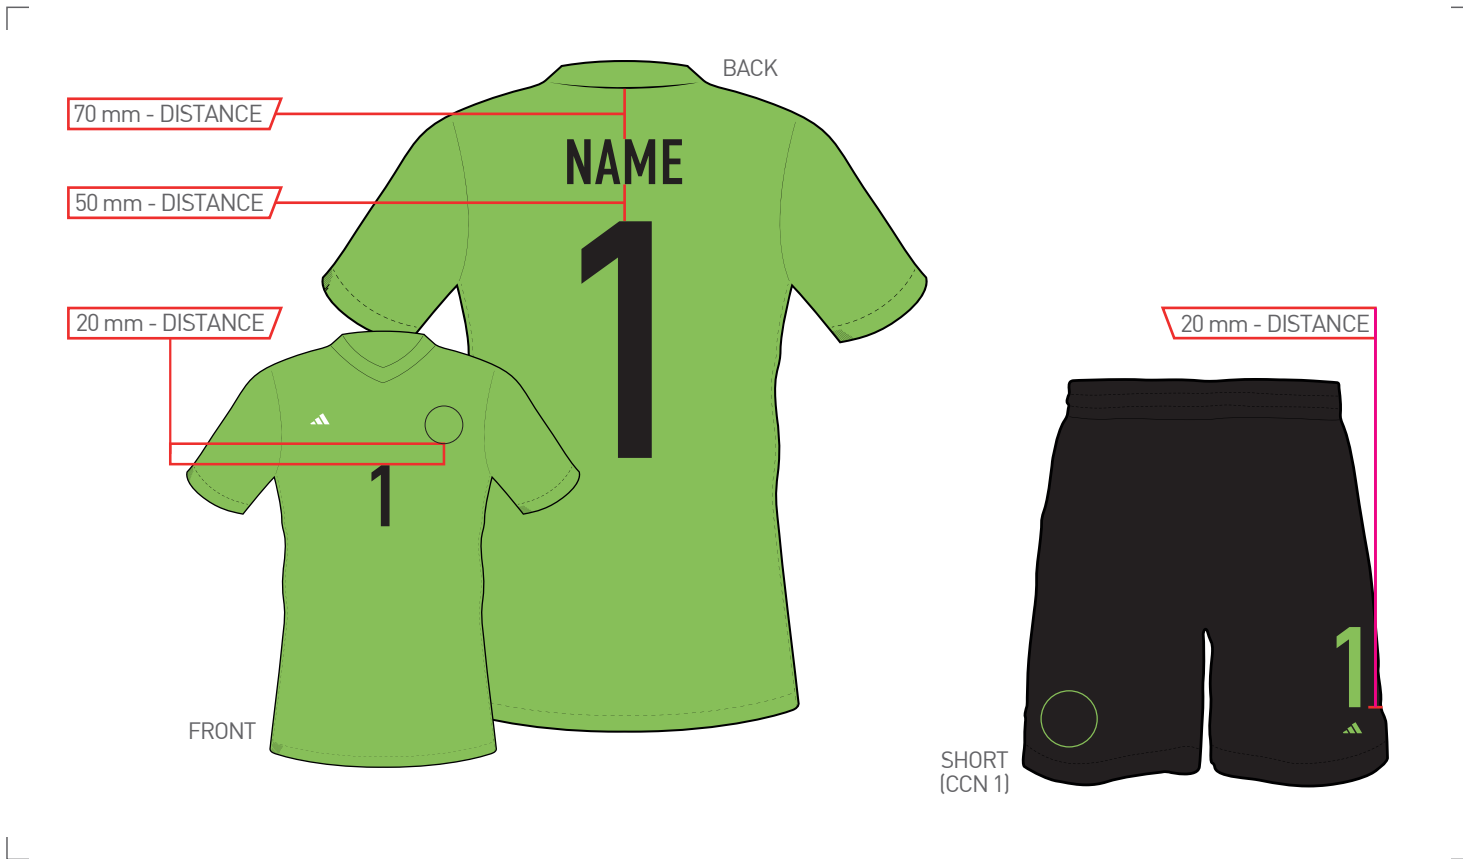

COLOURWAY

NAME	BLACK
BACK NUMBER	BLACK
FRONT NUMBER	BLACK
SHORT NUMBER (CCN 1)	WHITE

SIZE SPLIT	NAME		BACK NUMBER	FRONT NUMBER	SHORT NUMBER
	Height	max. Width	Height	Height	Height
ADULTS (S - XXXL)	50 mm	300 mm	255 mm	105 mm	105 mm
KIDS (128 - 176)	50 mm	240 mm	165 mm	105 mm	105 mm
MINIKIT (92 - 110+16)	50 mm	180 mm	105 mm	80 mm	80 mm
BABYKIT (68 - 86)	50 mm	150 mm	105 mm	80 mm	80 mm

- HOME
- AWAY
- GK1
- GK2
- GK3
- GK4
- GK5
- GK6
- GK7

! DESIGNS ARE FOR ILLUSTRATION ONLY!

APPLICATION CONDITIONS

TEMPERATURE 130 - 140°C	TIME 13 - 15 sec.
PRESSURE 4 - 5 bar	RELEASE cold

FABRIC COLOUR

JERSEY	TEAM SEMI SOLAR GREEN
SHORT (CCN 1)	BLACK

COLOURWAY

NAME	BLACK
BACK NUMBER	BLACK
FRONT NUMBER	BLACK
SHORT NUMBER (CCN 1)	TEAM SEMI SOLAR GREEN 2022

SIZE SPLIT	NAME		BACK NUMBER	FRONT NUMBER	SHORT NUMBER
	Height	max. Width	Height	Height	Height
ADULTS (S - XXXL)	50 mm	300 mm	255 mm	105 mm	105 mm
KIDS (128 - 176)	50 mm	240 mm	165 mm	105 mm	105 mm
MINIKIT (92 - 110+16)	50 mm	180 mm	105 mm	80 mm	80 mm
BABYKIT (68 - 86)	50 mm	150 mm	105 mm	80 mm	80 mm