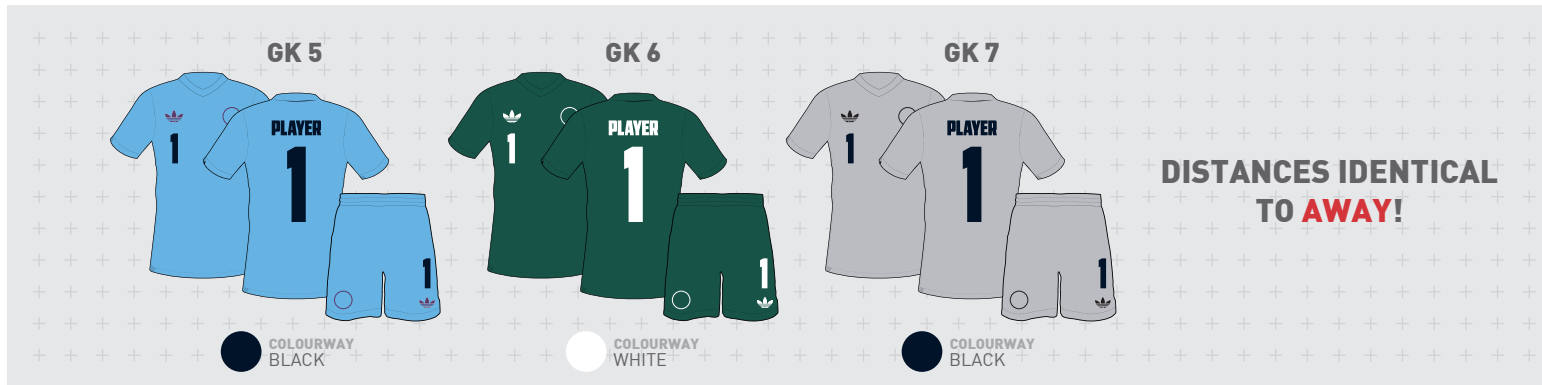

HOME

AWAY

HOME GK GENERIC

AWAY GK GENERIC

! DESIGNS FOR ILLUSTRATION ONLY

APPLICATION CONDITIONS

- **TEMPERATURE**
  130 - 140°C
- **TIME**
  13 - 15 sec.
- **PRESSURE**
  4 - 5 bar
- **RELEASE**
  cold

FABRIC COLOUR

- **JERSEY**

- **SHORTS**

COLOURWAY

- **NAME**

- **BACK NUMBER INCL. FED CREST**

- **FRONT NUMBER**

- **SHORTS NUMBER**

SIZE SPLIT	NAME		BACK NUMBER	FRONT NUMBER	SHORTS NUMBER
	HEIGHT	WIDTH	HEIGHT	HEIGHT	HEIGHT
ADULTS / PROMO XS - XXXL	50 mm	300 mm	260 mm	105 mm	105 mm
YOUTH 176 - 164	50 mm	240 mm	260 mm	105 mm	105 mm
WOMEN 28 - 52					
KIDS 128 - 152	35 mm	200 mm	160 mm	80 mm	80 mm
MINIKIT 92 - 116	35 mm	170 mm	105 mm	N/A	N/A
BABYKIT 68 - 86	35 mm	150 mm	105 mm	N/A	N/A