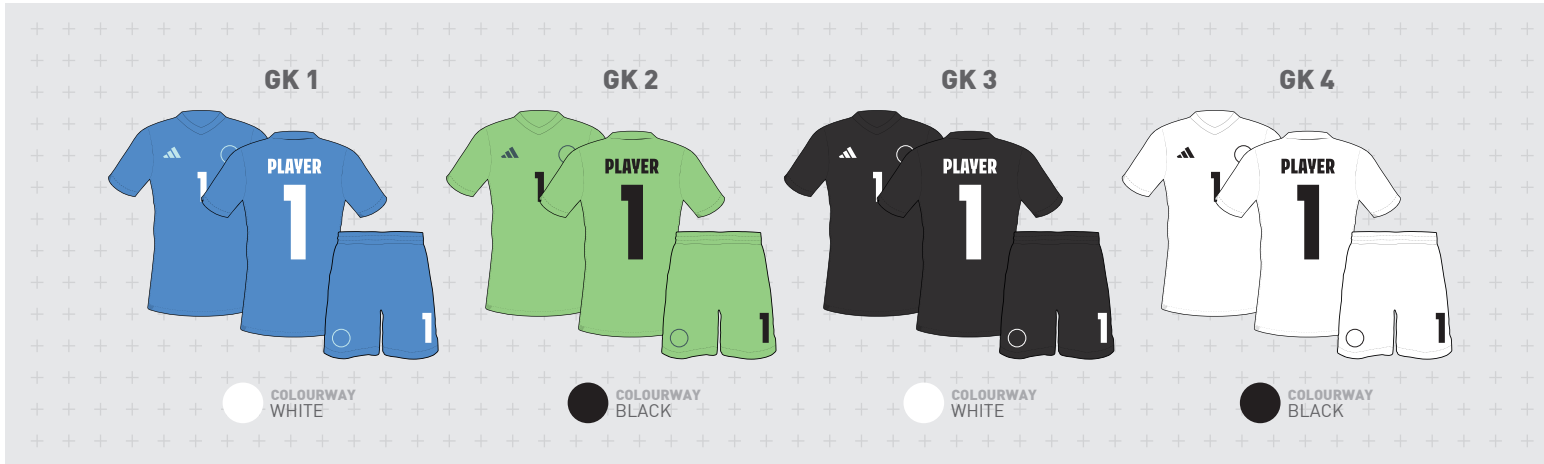

HOME   AWAY   **HOME GK GENERIC**   AWAY GK GENERIC