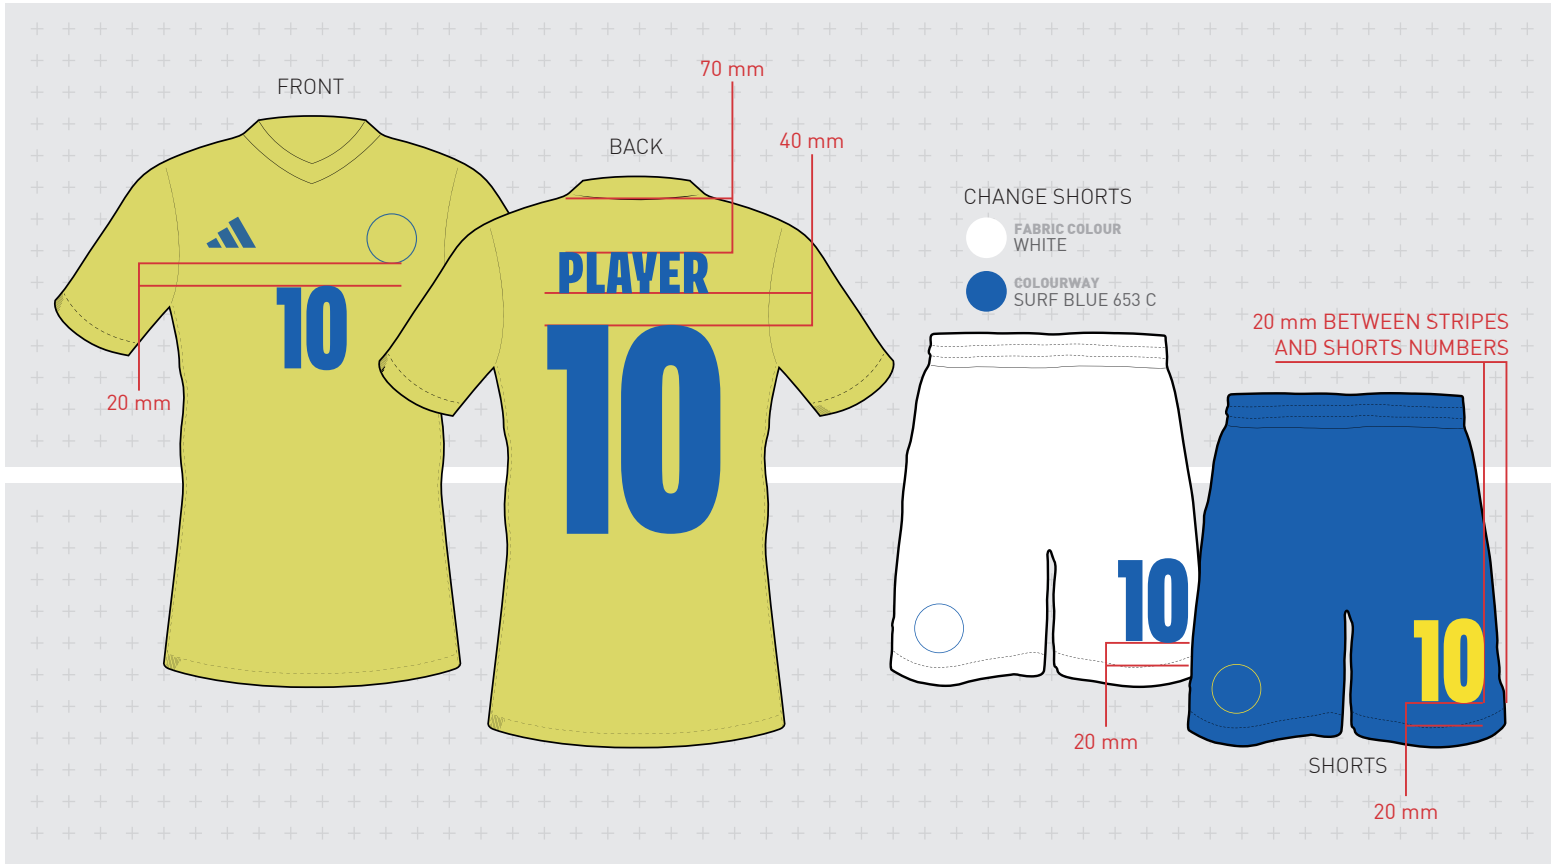

HOME   AWAY   HOME GK GENERIC   AWAY GK GENERIC

DESIGNS FOR ILLUSTRATION ONLY

APPLICATION CONDITIONS

- **TEMPERATURE** 130 - 140°C
- **TIME** 13 - 15 sec.
- **PRESSURE** 4 - 5 bar
- **RELEASE** cold

FABRIC COLOUR

- **JERSEY** YELLOW
- **SHORTS** BLUE

COLOURWAY

- **NAME** SURF BLUE 653 C
- **BACK NUMBER INCL. FED CREST** SURF BLUE 653 C
- **FRONT NUMBER** SURF BLUE 653 C
- **SHORTS NUMBER** IMPACT YELLOW 107 C

SIZE SPLIT	NAME		BACK NUMBER	FRONT NUMBER	SHORTS NUMBER
	HEIGHT	WIDTH	HEIGHT	HEIGHT	HEIGHT
ADULTS / PROMO XS - XXXL	50 mm	300 mm	260 mm	105 mm	105 mm
YOUTH 176 - 164	50 mm	240 mm	260 mm	105 mm	105 mm
WOMEN 28 - 52	50 mm	240 mm	260 mm	105 mm	105 mm
KIDS 128 - 152	35 mm	200 mm	160 mm	80 mm	80 mm
MINIKIT 92 - 116	35 mm	170 mm	105 mm	N/A	N/A
BABYKIT 68 - 86	35 mm	150 mm	105 mm	N/A	N/A