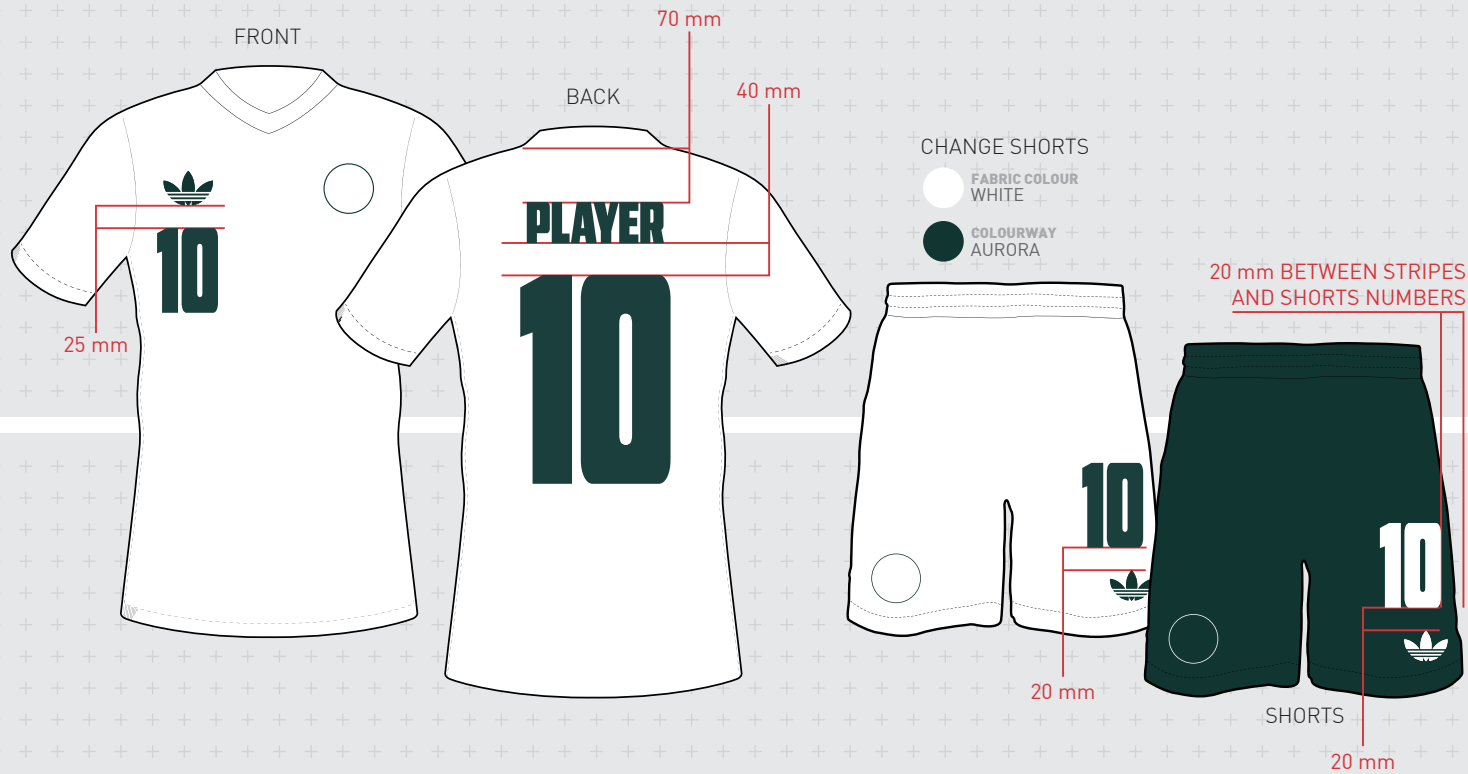

SIZE SPLIT	NAME		BACK NUMBER	FRONT NUMBER	SHORTS NUMBER
	HEIGHT	WIDTH	HEIGHT	HEIGHT	HEIGHT
ADULTS / PROMO <small>XS - XXXL</small>	50 mm	300 mm	260 mm	105 mm	105 mm
YOUTH <small>176 - 164</small>	50 mm	240 mm	260 mm	105 mm	105 mm
WOMEN <small>28 - 52</small>	50 mm	240 mm	260 mm	105 mm	105 mm
KIDS <small>128 - 152</small>	35 mm	200 mm	160 mm	80 mm	80 mm
MINIKIT <small>92 - 116</small>	35 mm	170 mm	105 mm	N/A	N/A
BABYKIT <small>68 - 86</small>	35 mm	150 mm	105 mm	N/A	N/A

TEMPERATURE
130 - 140°C

TIME
13 - 15 sec.

PRESSURE
4 - 5 bar

RELEASE
cold

FABRIC COLOUR

JERSEY
WHITE

SHORTS
AURORA

COLOURWAY

NAME
AURORA

BACK NUMBER INCL. FED CREST
AURORA

FRONT NUMBER
AURORA

SHORTS NUMBER
WHITE

SIZE SPLIT	NAME		BACK NUMBER	FRONT NUMBER	SHORTS NUMBER
	HEIGHT	WIDTH	HEIGHT	HEIGHT	HEIGHT
ADULTS / PROMO XS - XXXL	50 mm	300 mm	260 mm	105 mm	105 mm
YOUTH 176 - 164	50 mm	240 mm	260 mm	105 mm	105 mm
WOMEN 28 - 52					
KIDS 128 - 152	35 mm	200 mm	160 mm	80 mm	80 mm
MINIKIT 92 - 116	35 mm	170 mm	105 mm	N/A	N/A
BABYKIT 68 - 86	35 mm	150 mm	105 mm	N/A	N/A

NAME
WHITE

BACK NUMBER INCL. FED CREST
WHITE

FRONT NUMBER
WHITE

SHORTS NUMBER
WHITE

SIZE SPLIT	NAME		BACK NUMBER	FRONT NUMBER	SHORTS NUMBER
	HEIGHT	WIDTH	HEIGHT	HEIGHT	HEIGHT
ADULTS / PROMO XS - XXXL	50 mm	300 mm	260 mm	105 mm	105 mm
YOUTH 176 - 164	50 mm	240 mm	260 mm	105 mm	105 mm
WOMEN 28 - 52					
KIDS 128 - 152	35 mm	200 mm	160 mm	80 mm	80 mm
MINIKIT 92 - 116	35 mm	170 mm	105 mm	N/A	N/A
BABYKIT 68 - 86	35 mm	150 mm	105 mm	N/A	N/A