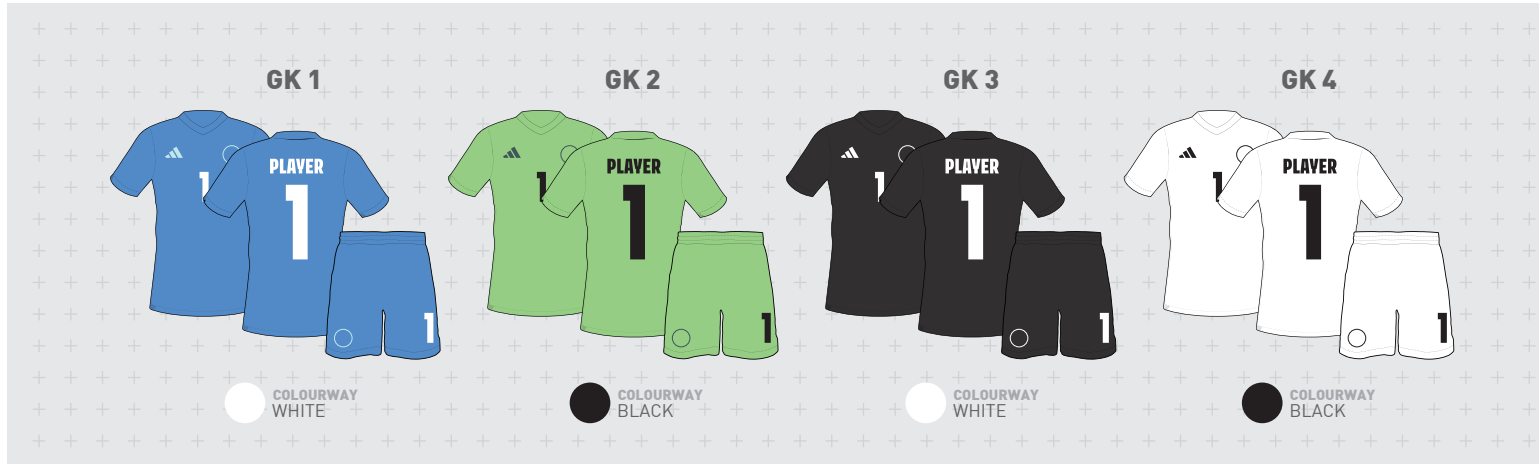

NAME
WHITE

BACK NUMBER INCL. FED CREST
WHITE

FRONT NUMBER
WHITE

SHORTS NUMBER
WHITE

SIZE SPLIT	NAME		BACK NUMBER	FRONT NUMBER	SHORTS NUMBER
	HEIGHT	WIDTH	HEIGHT	HEIGHT	HEIGHT
ADULTS / PROMO XS - XXXL	50 mm	300 mm	260 mm	105 mm	105 mm
YOUTH 176 - 164	50 mm	240 mm	260 mm	105 mm	105 mm
WOMEN 28 - 52					
KIDS 128 - 152	35 mm	200 mm	160 mm	80 mm	80 mm
MINIKIT 92 - 116	35 mm	170 mm	105 mm	N/A	N/A
BABYKIT 68 - 86	35 mm	150 mm	105 mm	N/A	N/A

HOME

AWAY

HOME GK FMF

AWAY GK FMF

HOME GK GENERIC

AWAY GK GENERIC

! DESIGNS FOR ILLUSTRATION ONLY

APPLICATION CONDITIONS