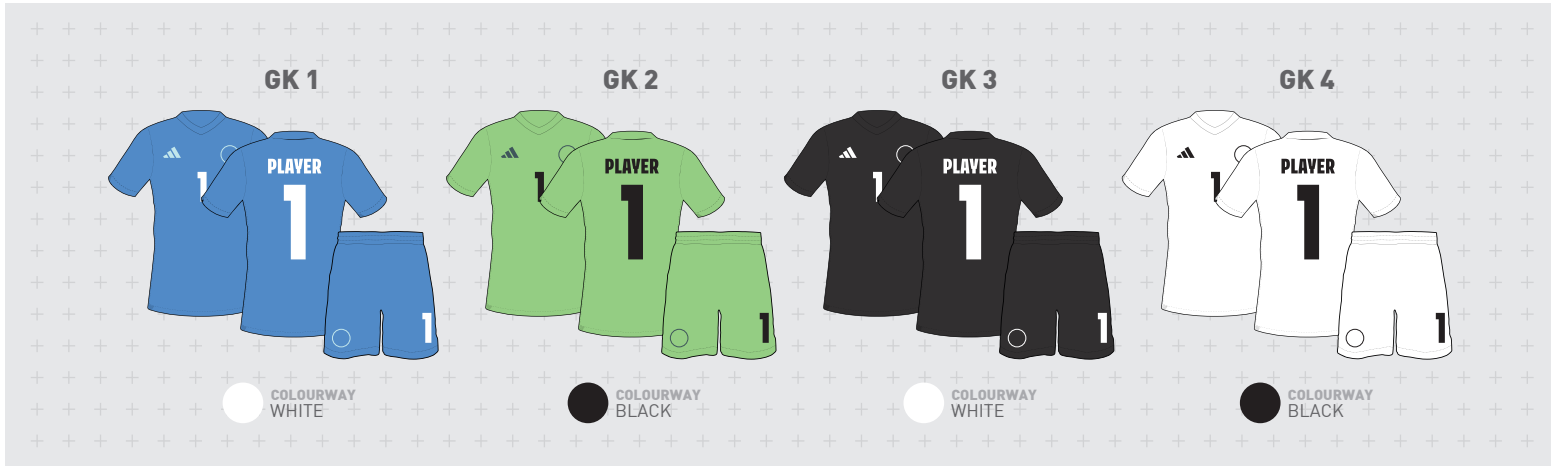

HOME   AWAY   HOME GK JFA   **HOME GK GENERIC**   AWAY GK GENERIC

**DISTANCES IDENTICAL
TO HOME!**

DESIGNS FOR ILLUSTRATION ONLY

APPLICATION CONDITIONS

- **TEMPERATURE** 130 - 140°C
- **TIME** 13 - 15 sec.
- **PRESSURE** 4 - 5 bar
- **RELEASE** cold

FABRIC COLOUR

- **JERSEY** ---
- **SHORTS** ---

COLOURWAY

- **NAME** ---
- **BACK NUMBER INCL. FED CREST** ---
- **FRONT NUMBER** ---
- **SHORTS NUMBER** ---

SIZE SPLIT	NAME		BACK NUMBER	FRONT NUMBER	SHORTS NUMBER
	HEIGHT	WIDTH	HEIGHT	HEIGHT	HEIGHT
ADULTS / PROMO XS - XXXL	50 mm	300 mm	260 mm	105 mm	105 mm
YOUTH 176 - 164	50 mm	240 mm	260 mm	105 mm	105 mm
WOMEN 28 - 52					
KIDS 128 - 152	35 mm	200 mm	160 mm	80 mm	80 mm
MINIKIT 92 - 116	35 mm	170 mm	105 mm	N/A	N/A
BABYKIT 68 - 86	35 mm	150 mm	105 mm	N/A	N/A