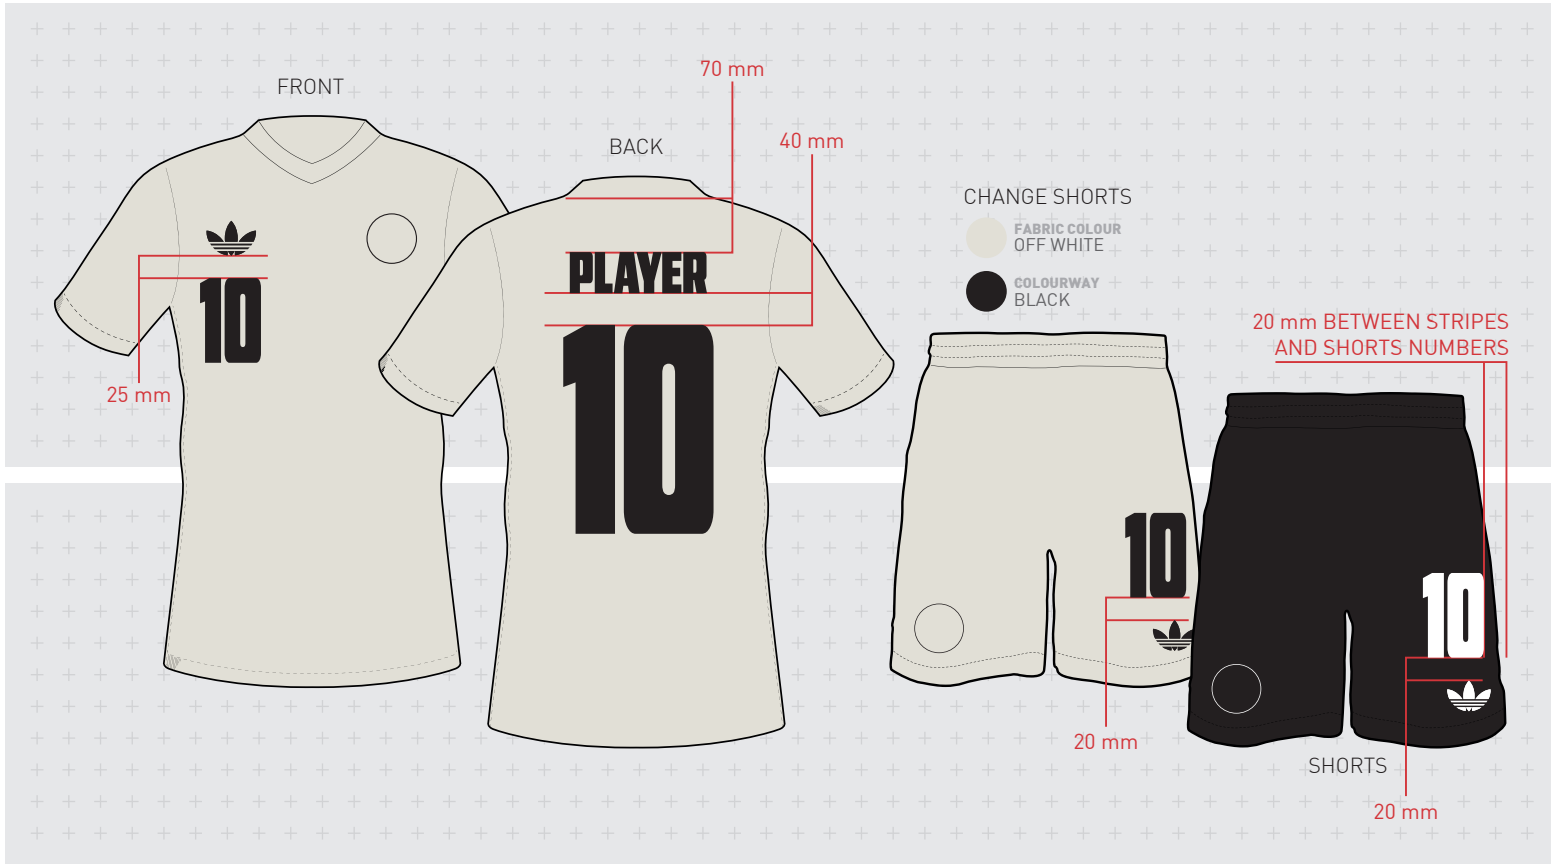

HOME **AWAY** HOME GK JFA HOME GK GENERIC AWAY GK GENERIC

DESIGNS FOR ILLUSTRATION ONLY

APPLICATION CONDITIONS

- TEMPERATURE: 130 - 140°C
- TIME: 13 - 15 sec.
- PRESSURE: 4 - 5 bar
- RELEASE: cold

FABRIC COLOUR

- JERSEY: OFF WHITE
- SHORTS: BLACK

COLOURWAY

- NAME: BLACK
- BACK NUMBER **INCL. FED CREST**: BLACK
- FRONT NUMBER: BLACK
- SHORTS NUMBER: WHITE

SIZE SPLIT	NAME		BACK NUMBER	FRONT NUMBER	SHORTS NUMBER
	HEIGHT	WIDTH	HEIGHT	HEIGHT	HEIGHT
ADULTS / PROMO XS - XXXL	50 mm	300 mm	260 mm	105 mm	105 mm
YOUTH 176 - 164	50 mm	240 mm	260 mm	105 mm	105 mm
WOMEN 28 - 52	50 mm	240 mm	260 mm	105 mm	105 mm
KIDS 128 - 152	35 mm	200 mm	160 mm	80 mm	80 mm
MINIKIT 92 - 116	35 mm	170 mm	105 mm	N/A	N/A
BABYKIT 68 - 86	35 mm	150 mm	105 mm	N/A	N/A