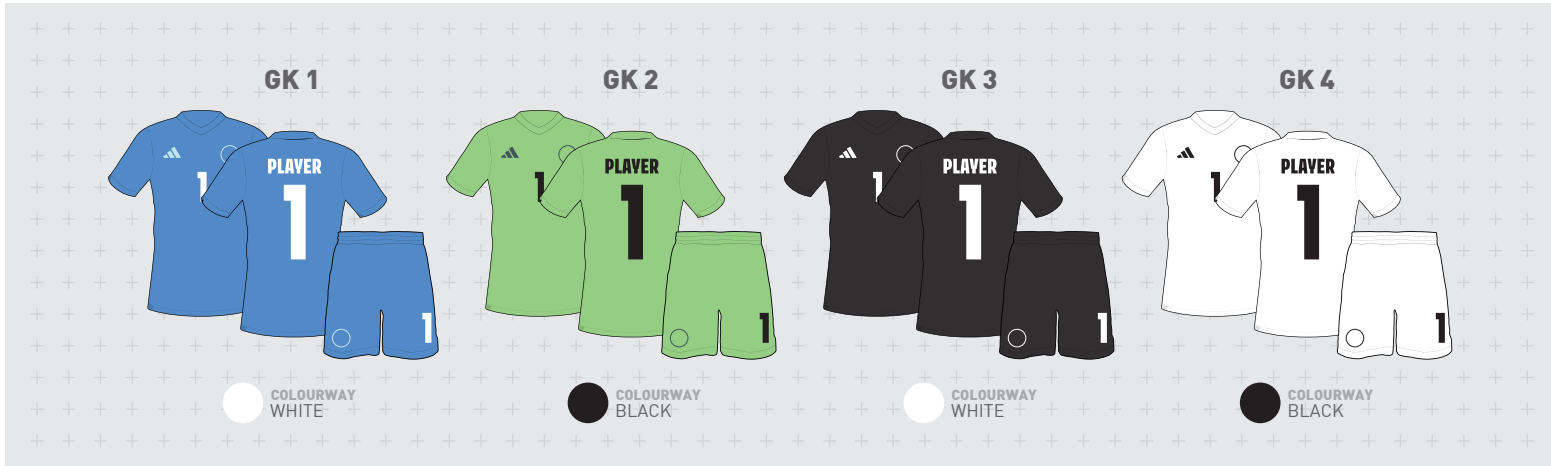

HOME   AWAY   **HOME GK GENERIC**   AWAY GK GENERIC