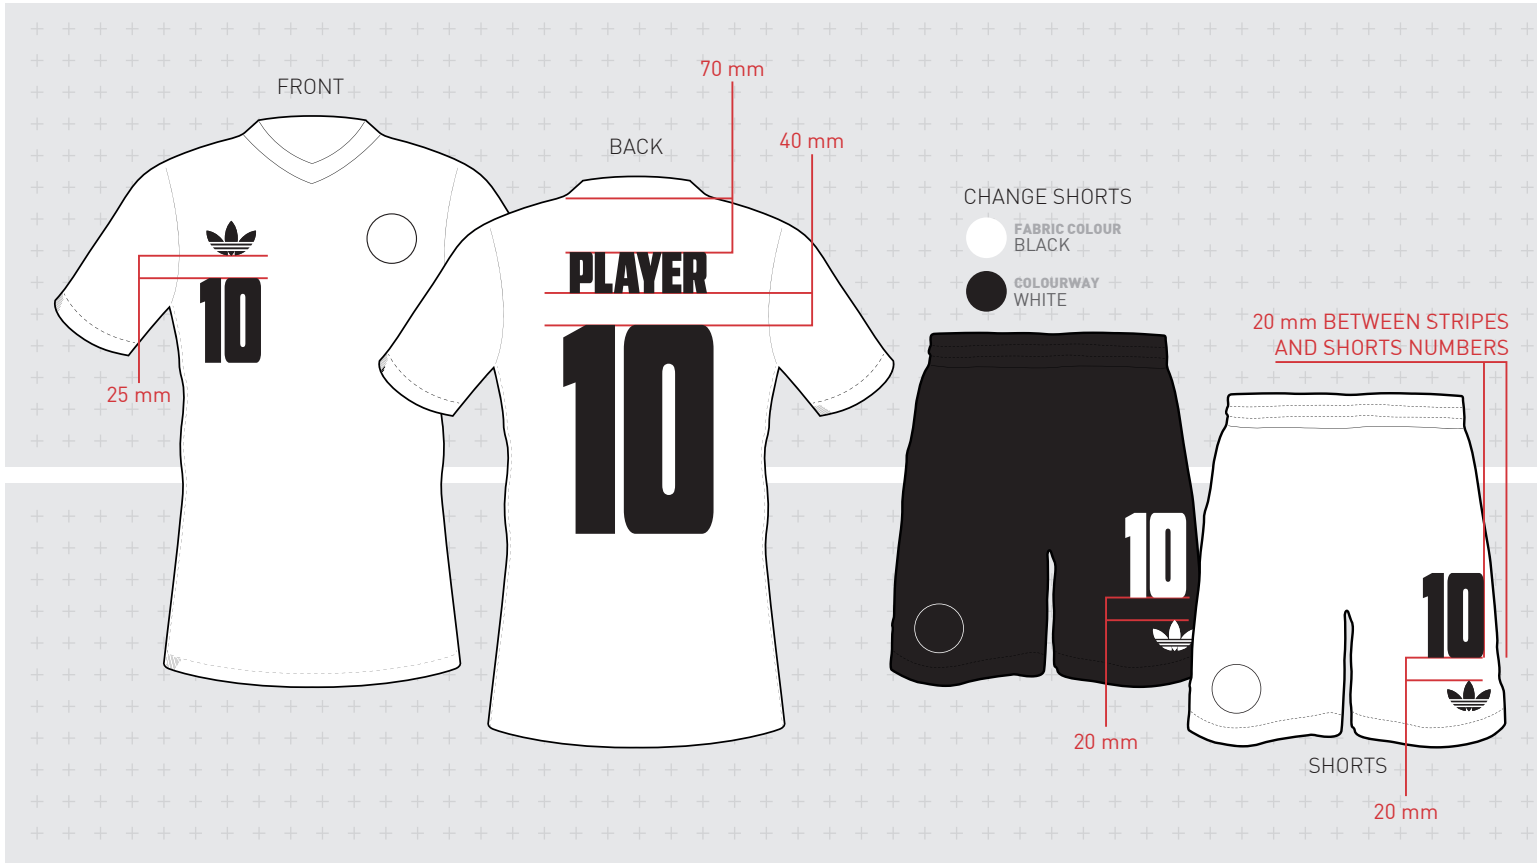

HOME **AWAY** HOME GK GENERIC AWAY GK GENERIC

DESIGNS FOR ILLUSTRATION ONLY

APPLICATION CONDITIONS

TEMPERATURE 130 - 140°C
TIME 13 - 15 sec.
PRESSURE 4 - 5 bar
RELEASE cold

FABRIC COLOUR

- JERSEY WHITE
- SHORTS WHITE

COLOURWAY

- NAME BLACK
- BACK NUMBER **INCL. FED CREST** BLACK
- FRONT NUMBER BLACK
- SHORTS NUMBER BLACK

SIZE SPLIT	NAME		BACK NUMBER	FRONT NUMBER	SHORTS NUMBER
	HEIGHT	WIDTH	HEIGHT	HEIGHT	HEIGHT
ADULTS / PROMO XS - XXXL	50 mm	300 mm	260 mm	105 mm	105 mm
YOUTH 176 - 164	50 mm	240 mm	260 mm	105 mm	105 mm
WOMEN 28 - 52	50 mm	240 mm	260 mm	105 mm	105 mm
KIDS 128 - 152	35 mm	200 mm	160 mm	80 mm	80 mm
MINIKIT 92 - 116	35 mm	170 mm	105 mm	N/A	N/A
BABYKIT 68 - 86	35 mm	150 mm	105 mm	N/A	N/A