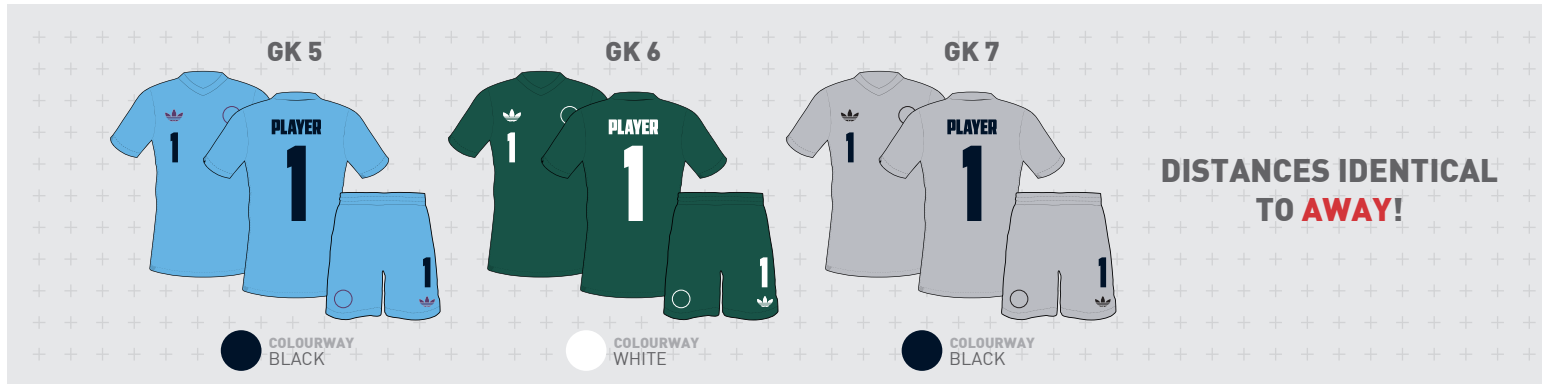

HOME

AWAY

HOME GK GENERIC

AWAY GK GENERIC

! DESIGNS FOR ILLUSTRATION ONLY

APPLICATION CONDITIONS

- TEMPERATURE 130 - 140°C
- TIME 13 - 15 sec.
- PRESSURE 4 - 5 bar
- RELEASE cold

FABRIC COLOUR

- JERSEY ---
- SHORTS ---

COLOURWAY

- NAME ---
- BACK NUMBER **INCL. FED CREST** ---
- FRONT NUMBER ---
- SHORTS NUMBER ---

SIZE SPLIT	NAME		BACK NUMBER	FRONT NUMBER	SHORTS NUMBER
	HEIGHT	WIDTH	HEIGHT	HEIGHT	HEIGHT
ADULTS / PROMO XS - XXXL	50 mm	300 mm	260 mm	105 mm	105 mm
YOUTH 176 - 164	50 mm	240 mm	260 mm	105 mm	105 mm
WOMEN 28 - 52	50 mm	240 mm	260 mm	105 mm	105 mm
KIDS 128 - 152	35 mm	200 mm	160 mm	80 mm	80 mm
MINIKIT 92 - 116	35 mm	170 mm	105 mm	N/A	N/A
BABYKIT 68 - 86	35 mm	150 mm	105 mm	N/A	N/A